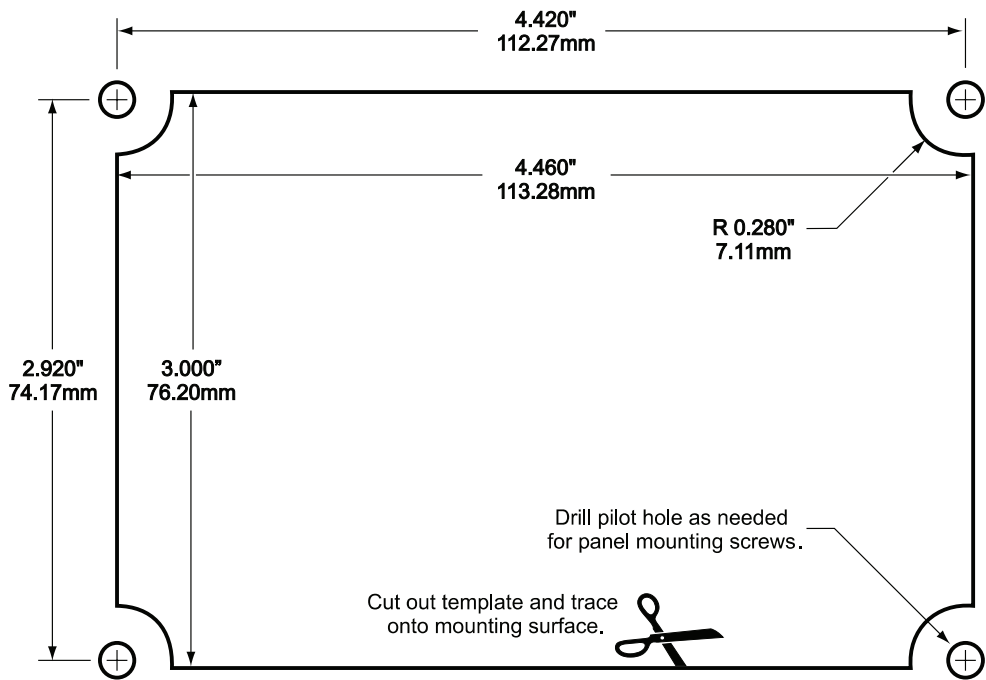

This template has been provided to help you install your new Blue Sea Systems power distribution panel.

Small Panel Template PN 8054