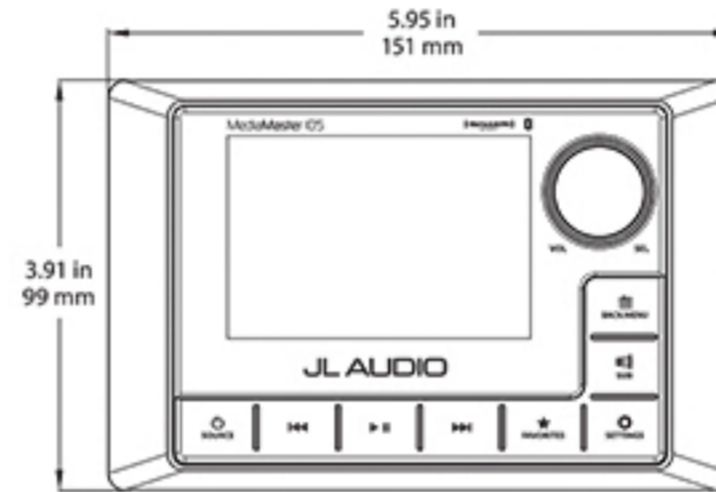

# MediaMaster 105

**1**  
DT04-4P (female)

PINOUT	COLOUR	LABEL
1	RED	+12V (BAT)
2	BLUE	REMOTE OUT
3	ORANGE	ILLUM
4	BLACK	GROUND

**2\*** \* Not included with O-MM105  
DT06-4S (male)

PINOUT	COLOUR	LABEL
1	RED	+12V (BAT)
2	BLUE	REMOTE OUT
3	ORANGE	ILLUM
4	BLACK	GROUND