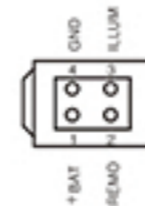

# MediaMaster 105

**1**  
DT04-4P (female)

PINOUT	COLOUR	LABEL
1	RED	+12V (BAT)
2	BLUE	REMOTE OUT
3	ORANGE	ILLUM
4	BLACK	GROUND

**2\*** \* Not included with O-MM105  
DT06-4S (male)

PINOUT	COLOUR	LABEL
1	RED	+12V (BAT)
2	BLUE	REMOTE OUT
3	ORANGE	ILLUM
4	BLACK	GROUND