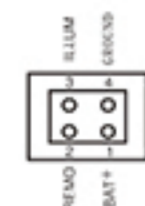

# MediaMaster 105

**1**  
DT04-4P (female)

PINOUT	COLOUR	LABEL
1	RED	+12V (BAT)
2	BLUE	REMOTE OUT
3	ORANGE	ILLUM
4	BLACK	GROUND

**2\*** \* Not included with O-MM105  
DT06-4S (male)

PINOUT	COLOUR	LABEL
1	RED	+12V (BAT)
2	BLUE	REMOTE OUT
3	ORANGE	ILLUM
4	BLACK	GROUND