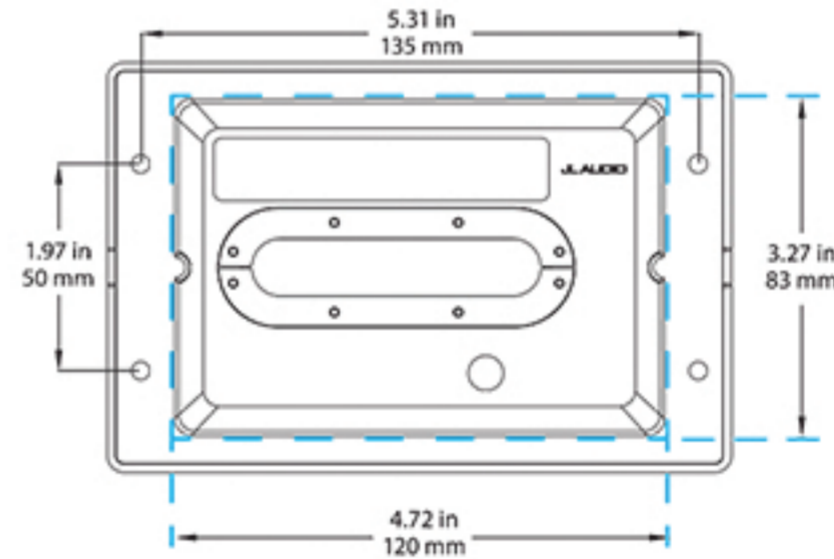

# MediaMaster 105

**1**  
DT04-4P (female)

PINOUT	COLOUR	LABEL
1	RED	+12V (BAT)
2	BLUE	REMOTE OUT
3	ORANGE	ILLUM
4	BLACK	GROUND

**2\*** \* Not included with O-MM105  
DT06-4S (male)

PINOUT	COLOUR	LABEL
1	RED	+12V (BAT)
2	BLUE	REMOTE OUT
3	ORANGE	ILLUM
4	BLACK	GROUND