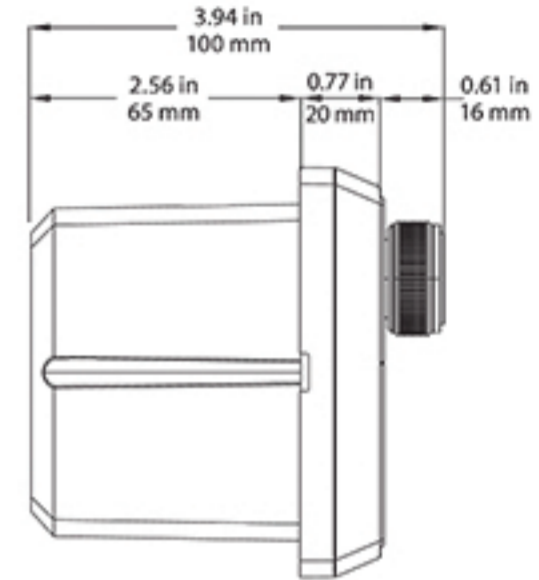

# MediaMaster 105

**1**  
DT04-4P (female)

PINOUT	COLOUR	LABEL
1	RED	+12V (BAT)
2	BLUE	REMOTE OUT
3	ORANGE	ILLUM
4	BLACK	GROUND

**2\*** \* Not included with O-MM105  
DT06-4S (male)

PINOUT	COLOUR	LABEL
1	RED	+12V (BAT)
2	BLUE	REMOTE OUT
3	ORANGE	ILLUM
4	BLACK	GROUND