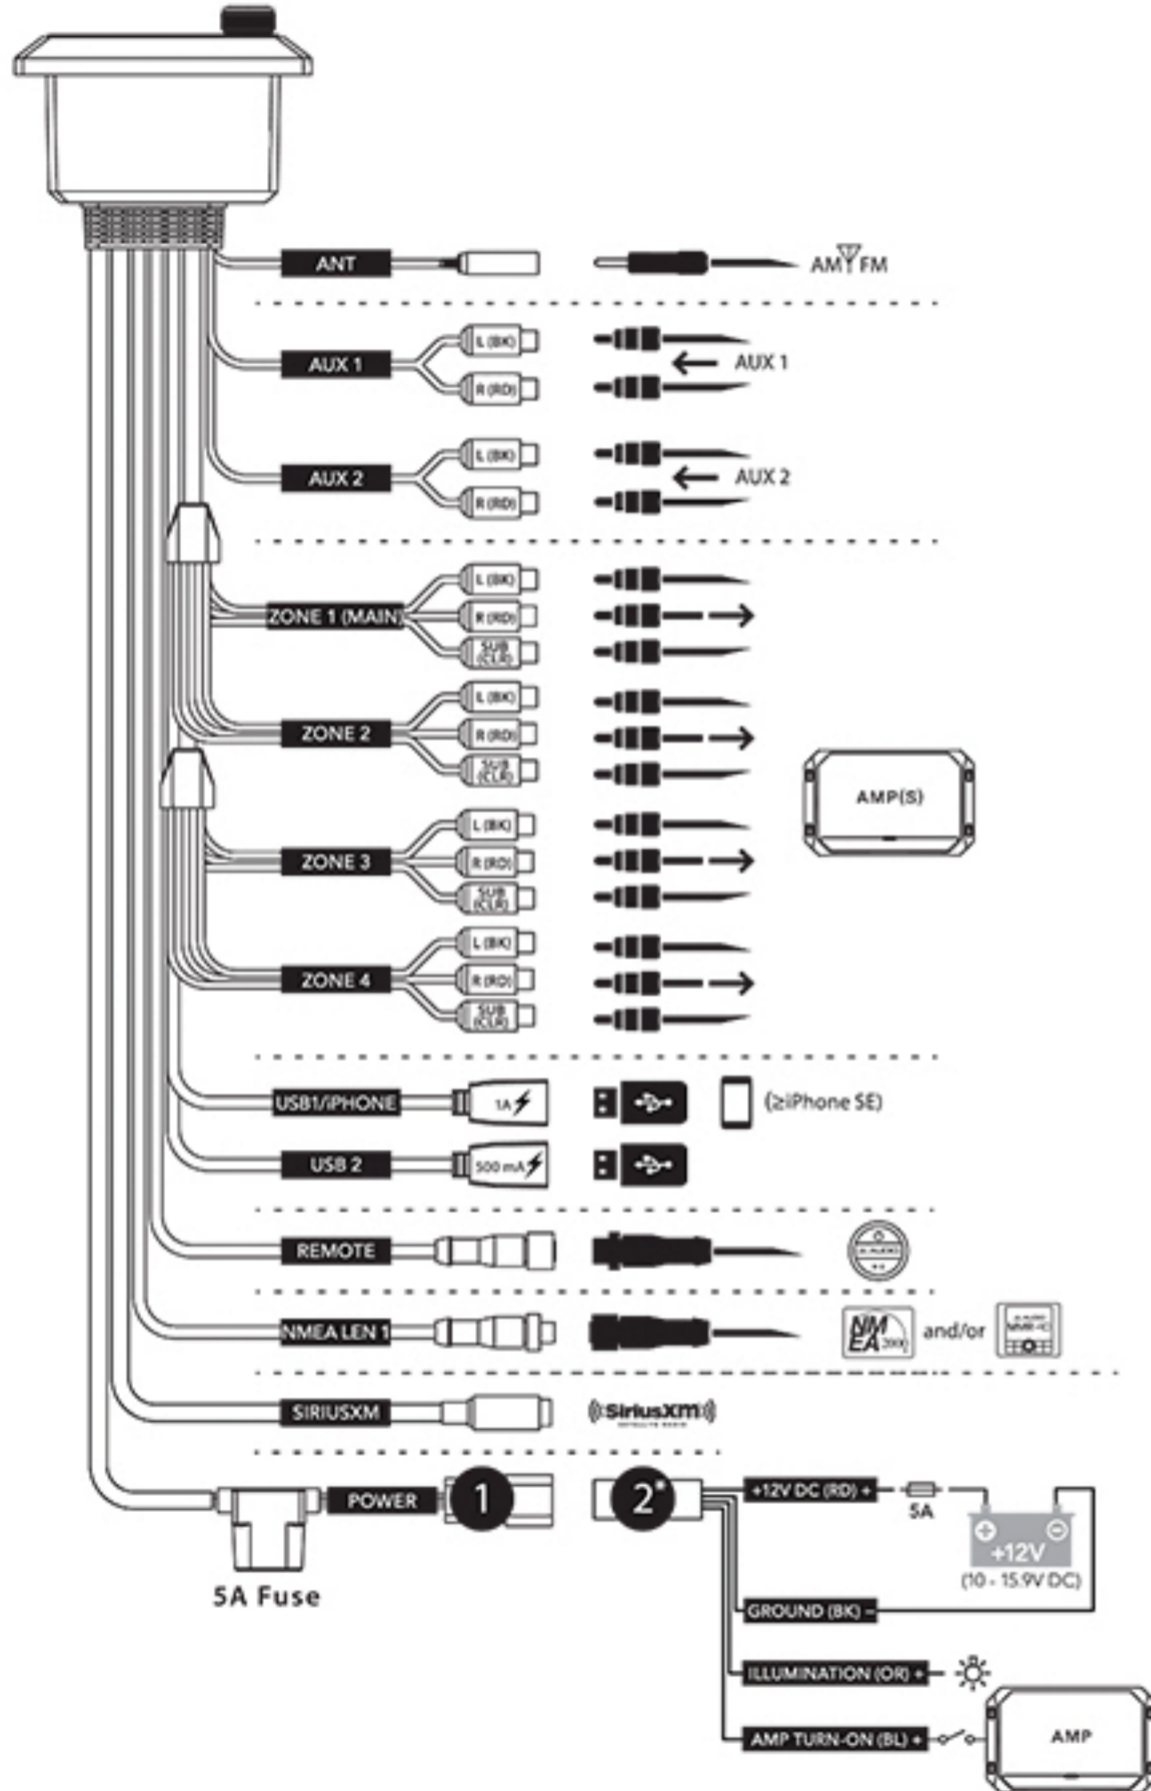

# MediaMaster 105

**1**  
DT04-4P (female)

PINOUT	COLOUR	LABEL
1	RED	+12V (BAT)
2	BLUE	REMOTE OUT
3	ORANGE	ILLUM
4	BLACK	GROUND

**2\*** \* Not included with O-MM105  
DT06-4S (male)

PINOUT	COLOUR	LABEL
1	RED	+12V (BAT)
2	BLUE	REMOTE OUT
3	ORANGE	ILLUM
4	BLACK	GROUND