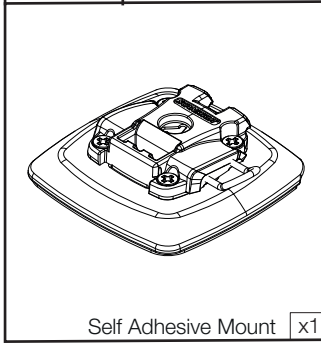

USA
+1 860 308 1416
usasales@scanstrut.com

Parts List

Suitable Surface:
- Clean
- Polish Non Porous

Share your installation with us.

UK & International
+44 (0)1392 531280
sales@scanstrut.com

For further installation
and warranty information
please visit:
www.scanstrut.com