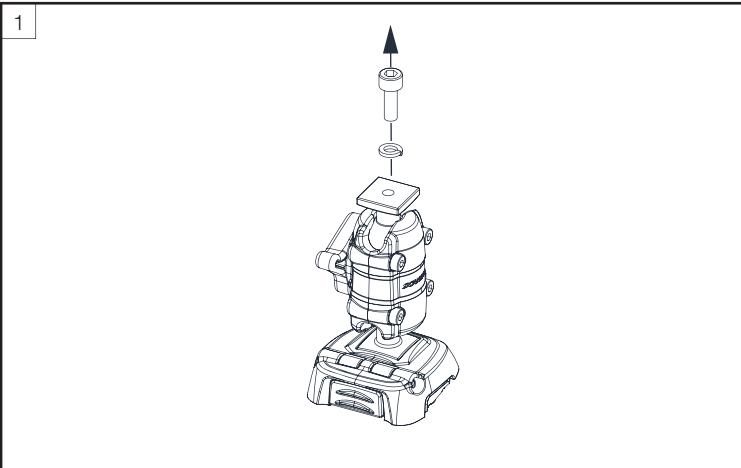

Tools Required

Share your installation with us.

@scanstrut

UK & International
+44 (0)1392 531280
sales@scanstrut.com

For further installation
and warranty information
please visit:
www.scanstrut.com

USA
+1 860 308 1416
usasales@scanstrut.com