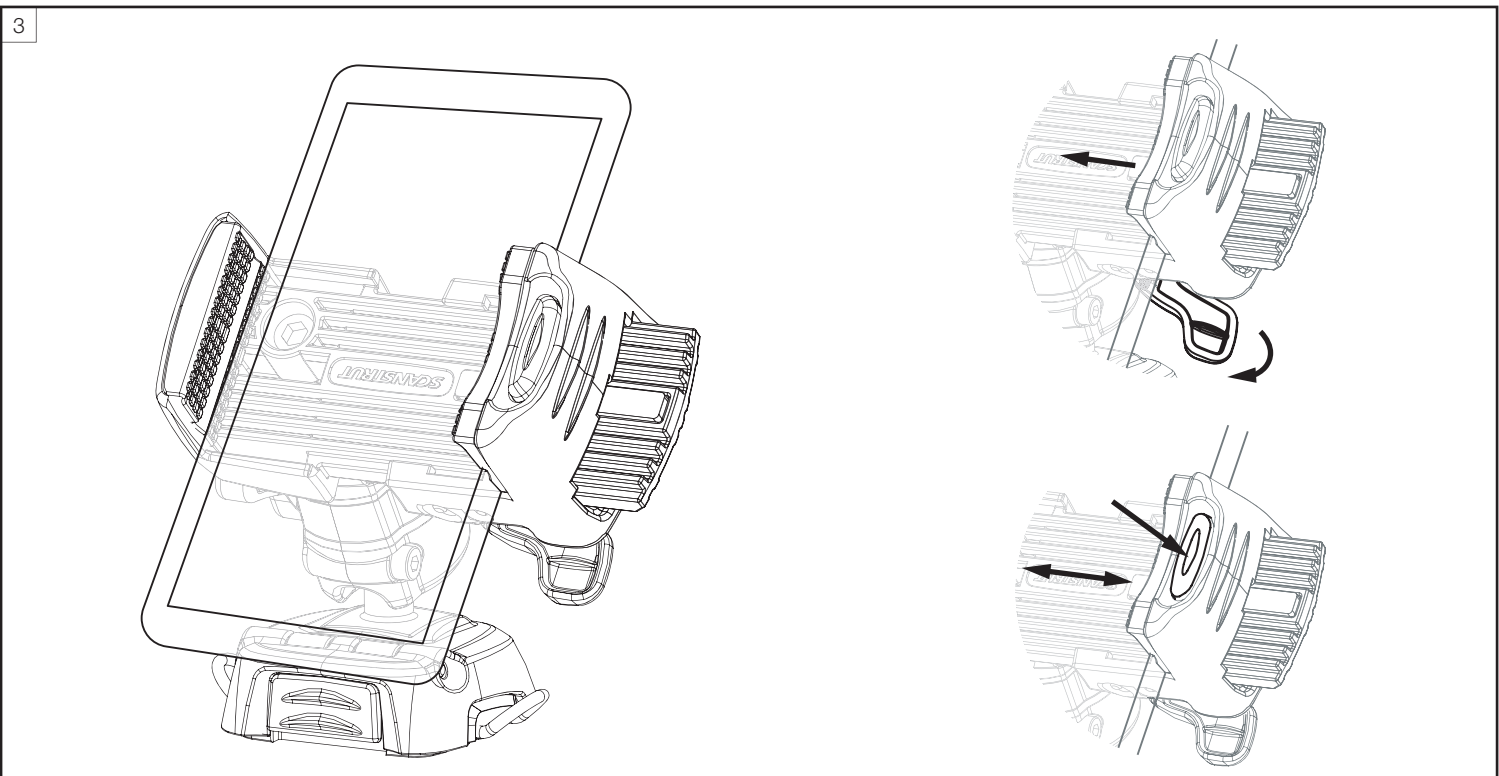

Tools Required

Share your installation with us.

@scanstrut

UK & International
+44 (0)1392 531280
sales@scanstrut.com

For further installation
and warranty information
please visit:
www.scanstrut.com

USA
+1 860 308 1416
usasales@scanstrut.com