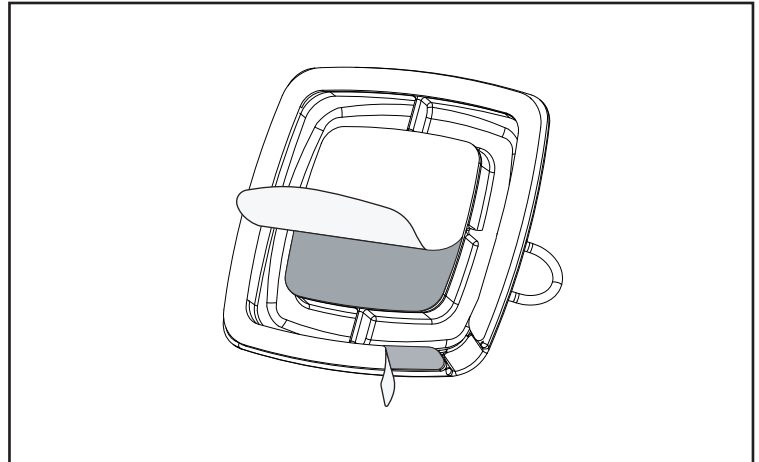

USA
+1 860 308 1416
usasales@scanstrut.com

Parts List

Suitable Surface:
- Clean
- Polish Non Porous

Share your installation with us.

UK & International
+44 (0)1392 531280
sales@scanstrut.com

For further installation
and warranty information
please visit:
www.scanstrut.com