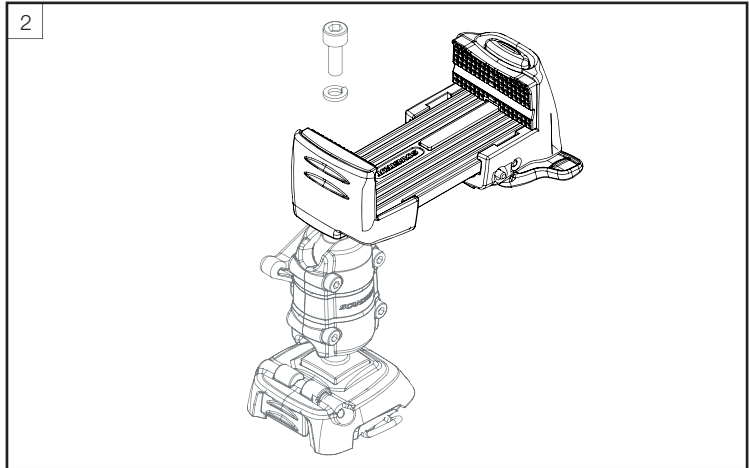

Tools Required

Share your installation with us.

@scanstrut

UK & International
+44 (0)1392 531280
sales@scanstrut.com

For further installation
and warranty information
please visit:
www.scanstrut.com

USA
+1 860 308 1416
usasales@scanstrut.com