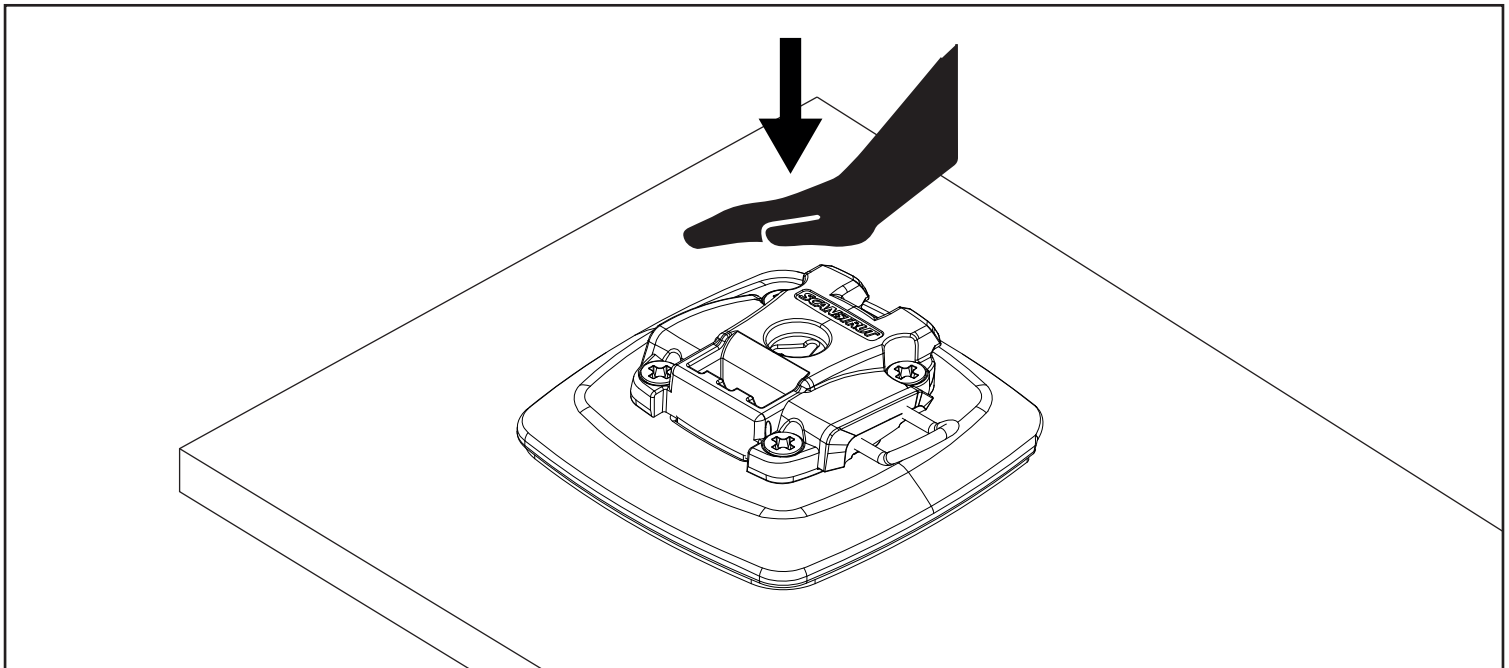

USA
+1 860 308 1416
usasales@scanstrut.com

Parts List

Suitable Surface:
- Clean
- Polish Non Porous

Share your installation with us.

UK & International
+44 (0)1392 531280
sales@scanstrut.com

For further installation
and warranty information
please visit:
www.scanstrut.com