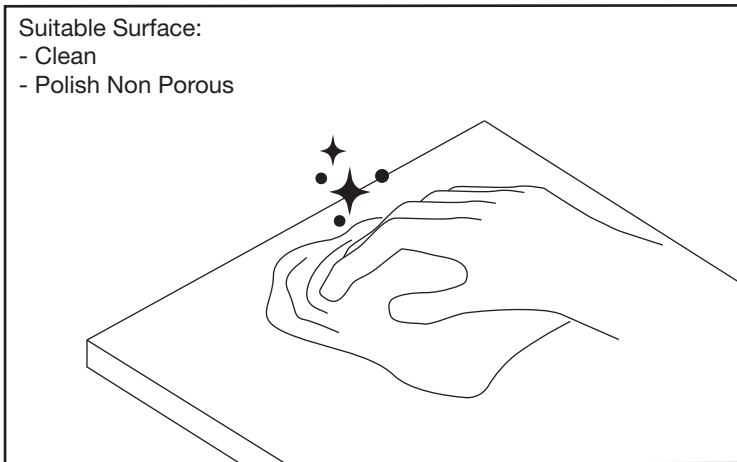

USA
+1 860 308 1416
usasales@scanstrut.com

Parts List

Suitable Surface:
- Clean
- Polish Non Porous

Share your installation with us.

UK & International
+44 (0)1392 531280
sales@scanstrut.com

For further installation
and warranty information
please visit:
www.scanstrut.com