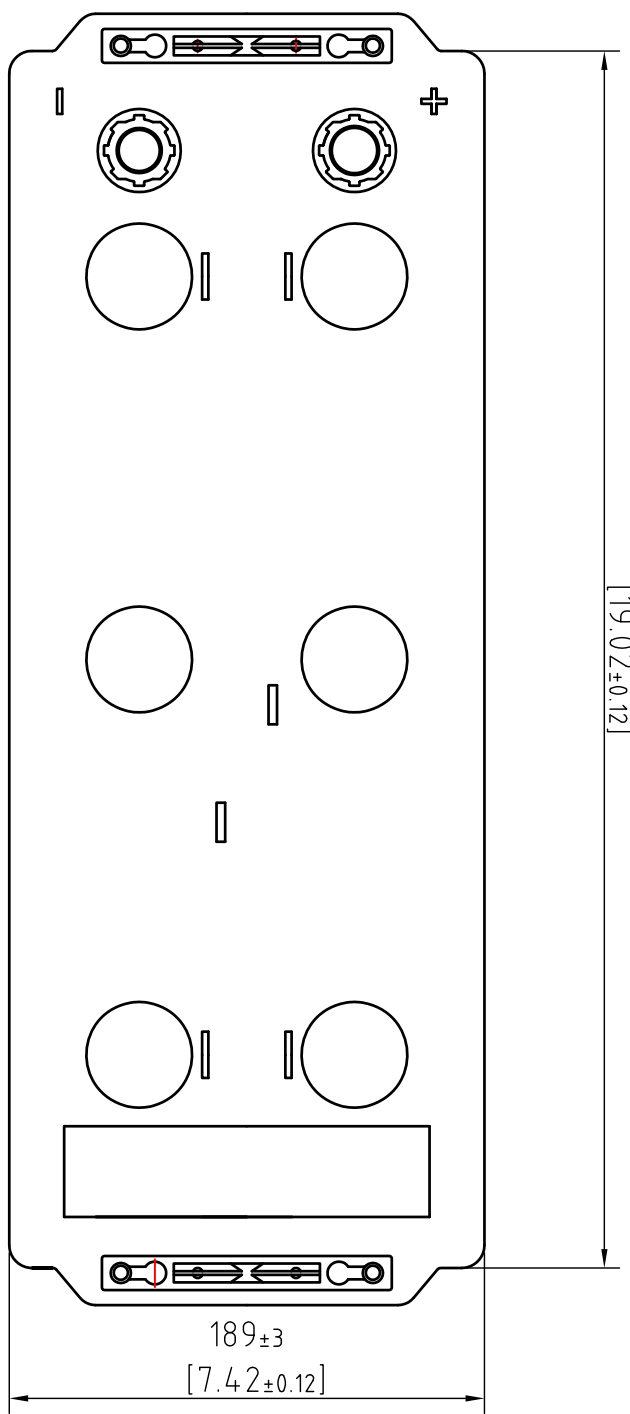

15
[0.59]

LABEL (455x140 mm)

483±3
[19.02±0.12]

art.nr. 64001200

Name: MVG12/120 - Gel 12V		Drawing units: mm	
MASTERVOLT		size: A3	
Scale: 1:3	Checked: JJB		
Drawn by: HFD	Date: 20080215	M2218-0	