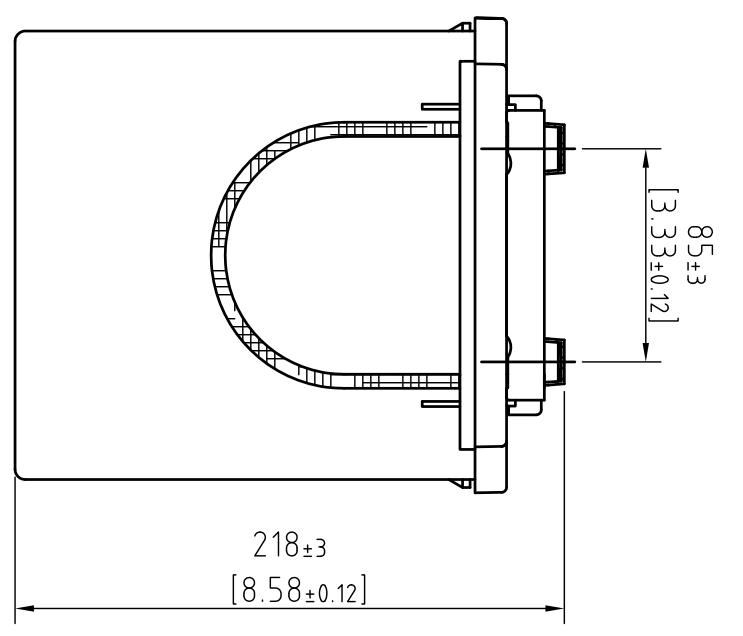

15
[0.59]

LABEL (455x140 mm)

483±3
[19.02±0.12]

art.nr. 64001200

Name: MVG12/120 - Gel 12V		Drawing units: mm	
MASTERVOLT		size: A3	
Scale: 1:3	Checked: JJB		
Drawn by: HFD	Date: 20080215	M2218-0	