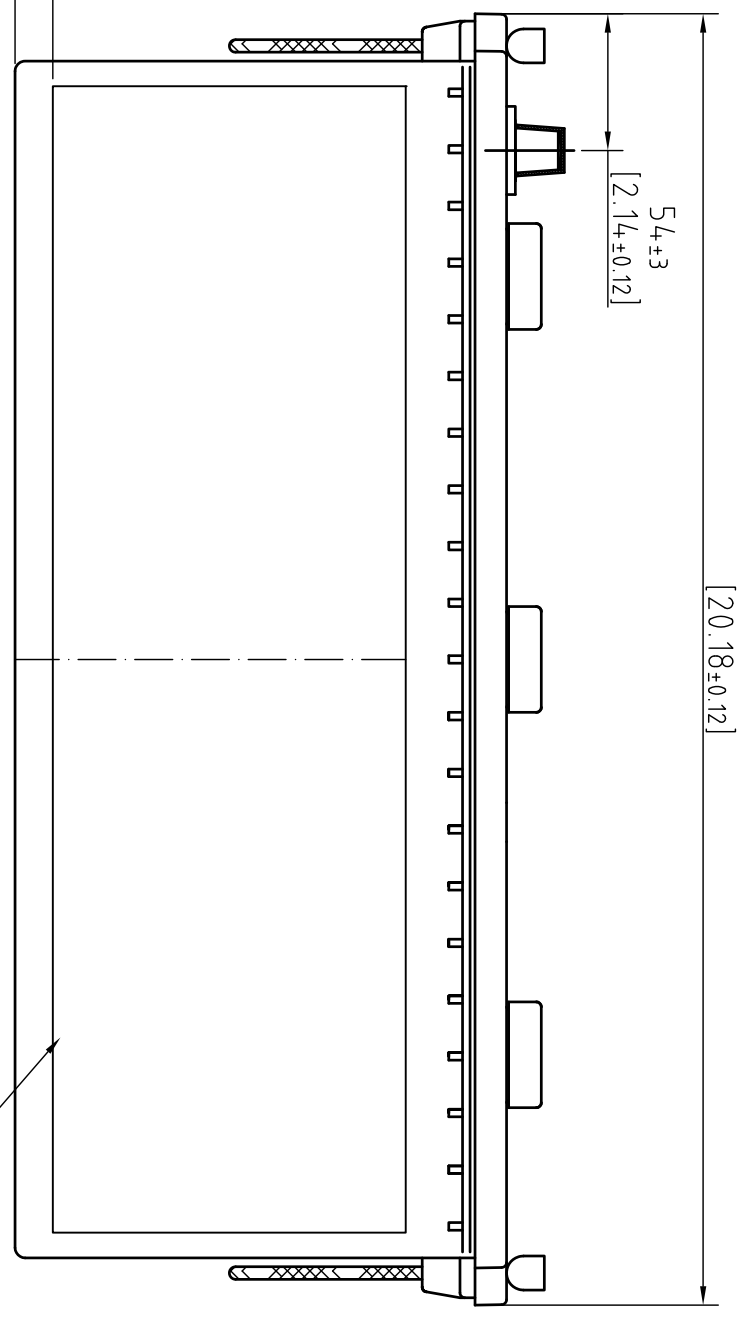

15
[0.59]

LABEL (455x140 mm)

483±3
[19.02±0.12]

art.nr. 64001200

Name: MVG12/120 - Gel 12V		Drawing units: mm	
MASTERVOLT		size: A3	
Scale: 1:3	Checked: JJB		
Drawn by: HFD	Date: 20080215	M2218-0	