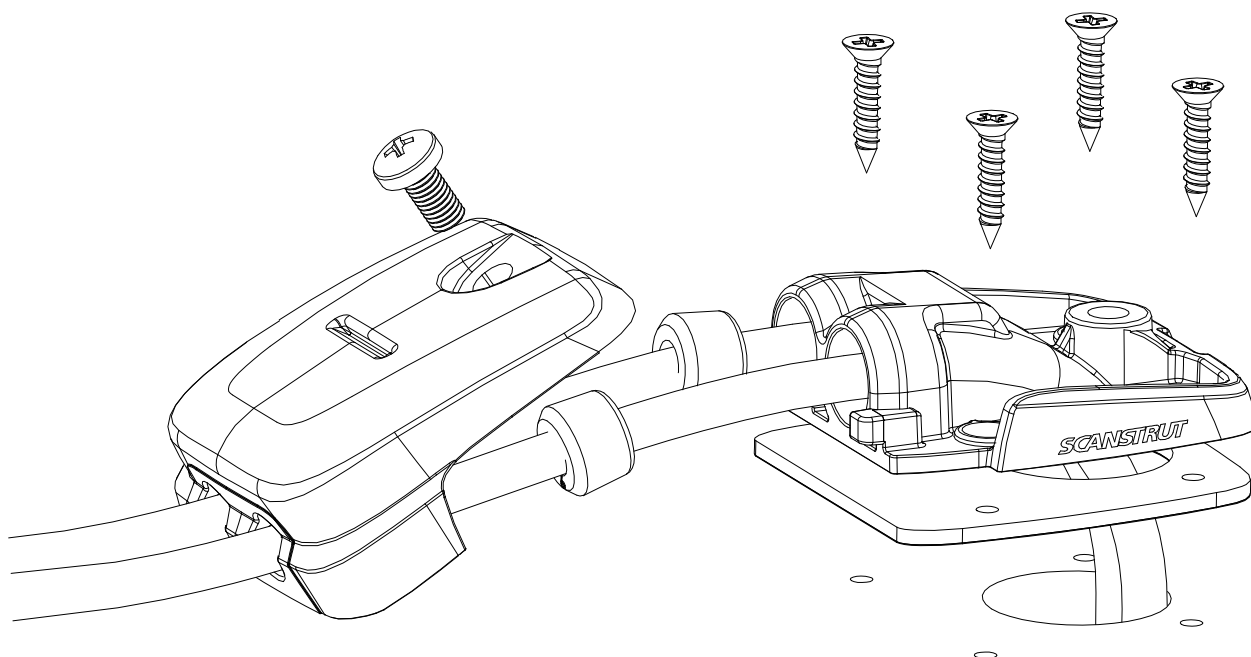

DS-HD6-BLK

Horizontal Double Cable Seal – Black

For help & information
 email: sales@scanstrut.com
 tel: +44 (0) 1392531280

Bung dimensions for different models (included in the package)

	2/0.08 mm / inches	3/0.12 mm / inches	4/0.16 mm / inches	5/0.20 mm / inches	6/0.24 mm / inches	7/0.28 mm / inches	8/0.31 mm / inches	9/0.35 mm / inches	10/0.39 mm / inches	11/0.43 mm / inches	12/0.46 mm / inches	13/0.51 mm / inches	NO HOLE mm / inches
DS-H6	✓	✓	✓	✓	✓								✓
DS-HD6				✓✓	✓✓								✓✓
DS-H10					✓	✓	✓	✓	✓	✓	✓	✓	✓

Please note: ✓ = one bung

SCANSTRUT®