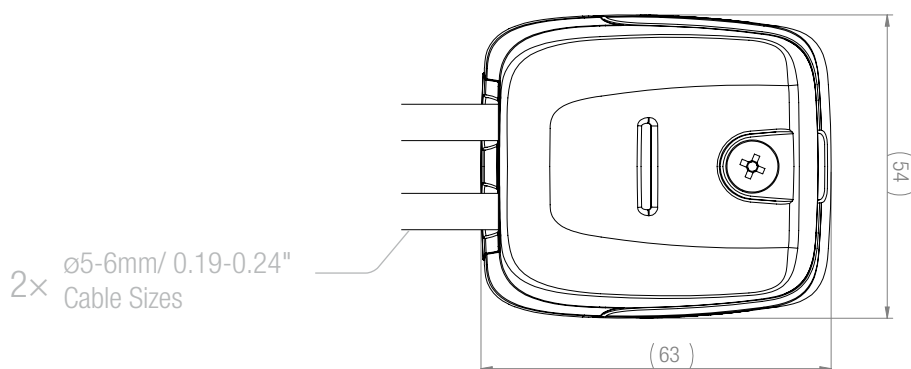

DS-HD6-BLK

Horizontal Double Cable Seal – Black

For help & information
 email: sales@scanstrut.com
 tel: +44 (0) 1392531280

Bung dimensions for different models (included in the package)

	2/0.08 mm / inches	3/0.12 mm / inches	4/0.16 mm / inches	5/0.20 mm / inches	6/0.24 mm / inches	7/0.28 mm / inches	8/0.31 mm / inches	9/0.35 mm / inches	10/0.39 mm / inches	11/0.43 mm / inches	12/0.46 mm / inches	13/0.51 mm / inches	NO HOLE mm / inches
DS-H6	✓	✓	✓	✓	✓								✓
DS-HD6				✓✓	✓✓								✓✓
DS-H10					✓	✓	✓	✓	✓	✓	✓	✓	✓

Please note: ✓ = one bung

SCANSTRUT®