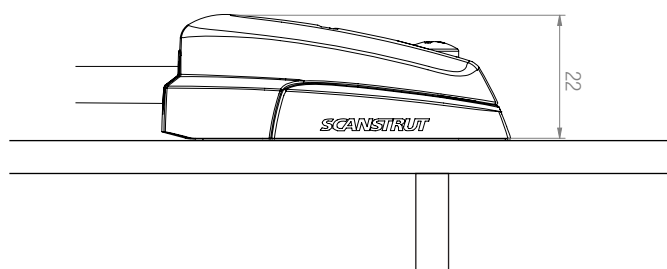

DS-HD6-BLK

Horizontal Double Cable Seal – Black

For help & information
 email: sales@scanstrut.com
 tel: +44 (0) 1392531280

Bung dimensions for different models (included in the package)

	2/0.08 mm / inches	3/0.12 mm / inches	4/0.16 mm / inches	5/0.20 mm / inches	6/0.24 mm / inches	7/0.28 mm / inches	8/0.31 mm / inches	9/0.35 mm / inches	10/0.39 mm / inches	11/0.43 mm / inches	12/0.46 mm / inches	13/0.51 mm / inches	NO HOLE mm / inches
DS-H6	✓	✓	✓	✓	✓								✓
DS-HD6				✓✓	✓✓								✓✓
DS-H10					✓	✓	✓	✓	✓	✓	✓	✓	✓

Please note: ✓ = one bung

SCANSTRUT®