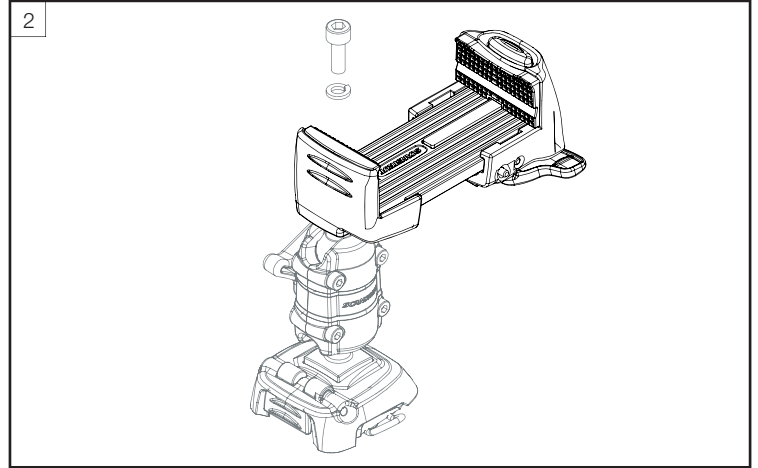

Tools Required

Share your installation with us.

UK & International
+44 (0)1392 531280
sales@scanstrut.com

For further installation
and warranty information
please visit:
www.scanstrut.com

USA
+1 860 308 1416
usasales@scanstrut.com