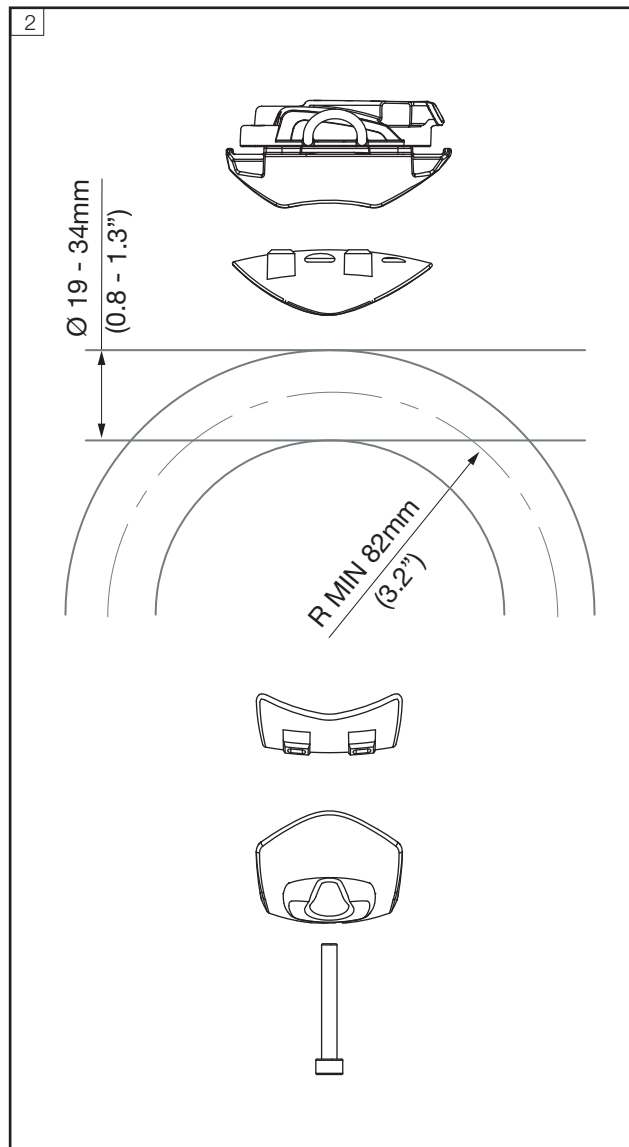

USA  
+1 860 308 1416  
usasales@scanstrut.com

Parts List

	Rail Spacers		
			
Rail Mount x1	ø19-25mm x1	ø25-29mm x1	ø29-34mm x1

Tools Required

Share your installation with us.

UK & International  
+44 (0)1392 531280  
sales@scanstrut.com