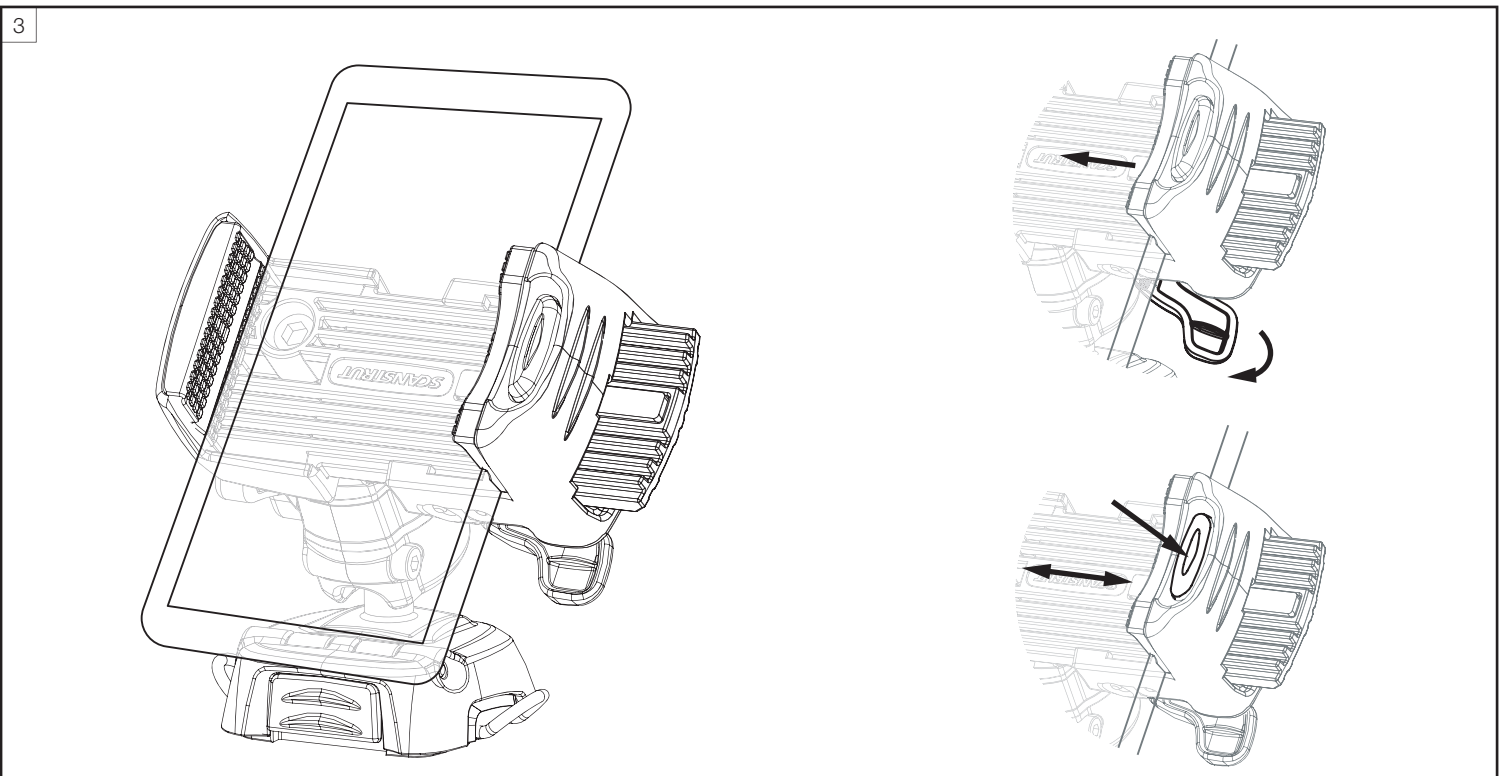

Tools Required

Share your installation with us.

UK & International
+44 (0)1392 531280
sales@scanstrut.com

For further installation
and warranty information
please visit:
www.scanstrut.com

USA
+1 860 308 1416
usasales@scanstrut.com