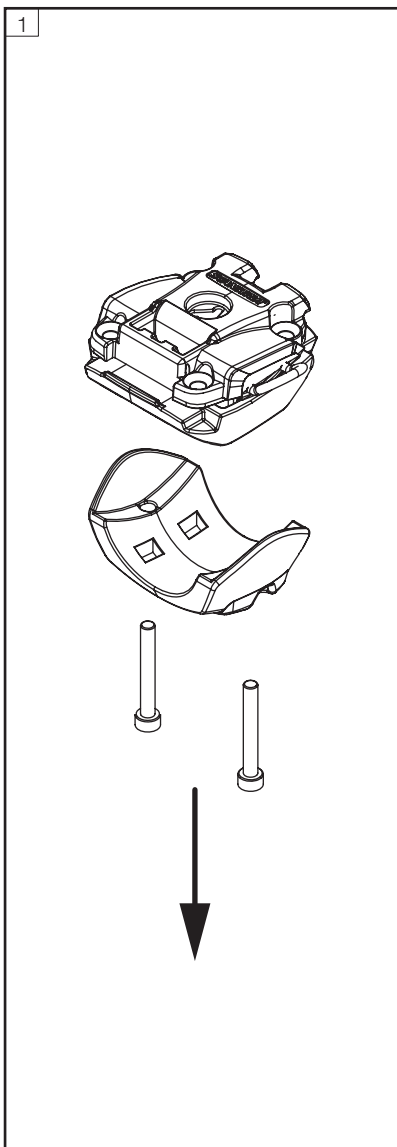

Parts List

Tools Required

Share your installation with us.

UK & International  
+44 (0)1392 531280  
sales@scanstrut.com

For further installation  
and warranty information  
please visit:  
www.scanstrut.com

USA  
+1 860 308 1416  
usasales@scanstrut.com

Parts List

	Rail Spacers		
			
Rail Mount x1	ø19-25mm x1	ø25-29mm x1	ø29-34mm x1

Tools Required

Share your installation with us.

UK & International  
+44 (0)1392 531280  
sales@scanstrut.com