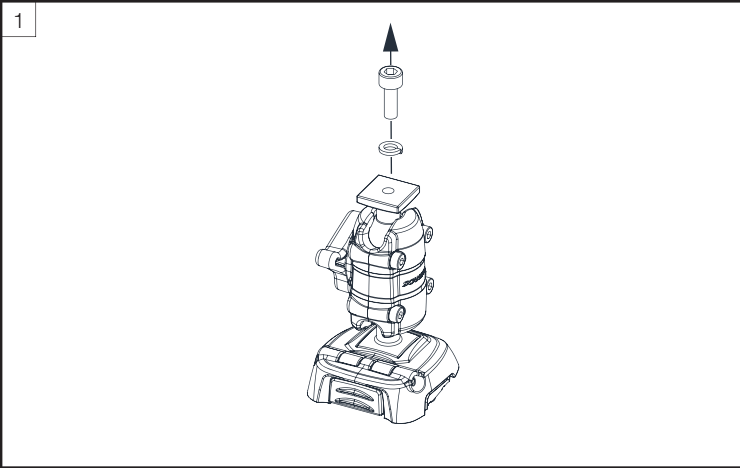

Tools Required

Share your installation with us.

UK & International
+44 (0)1392 531280
sales@scanstrut.com

For further installation
and warranty information
please visit:
www.scanstrut.com

USA
+1 860 308 1416
usasales@scanstrut.com