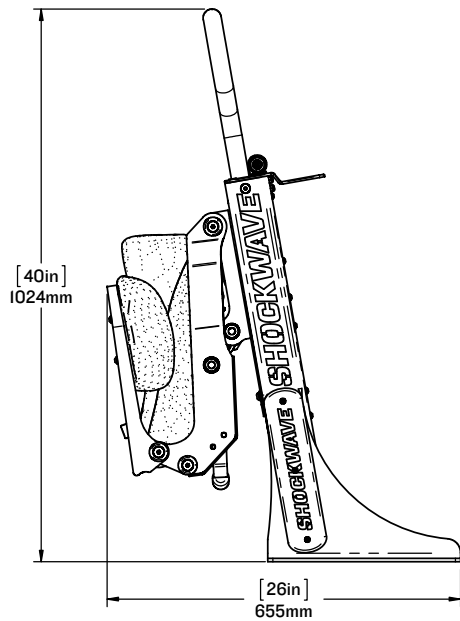

SHOCKWAVE

FOR MORE INFORMATION
CALL US AT 250-656-6165
OR VISIT US ONLINE AT
WWW.SHOCKWAVESEATS.COM

PROPRIETARY AND CONFIDENTIAL

SW-S3-2403-FM
S3A CORBIN FOLDING JOCKEY SEAT - FRONT MOUNT

SCALE:1:14

SHEET 1 OF 2

REV: 01