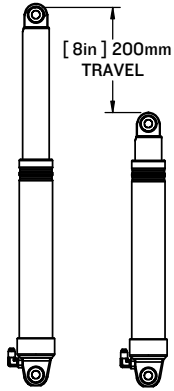

SHOCKWAVE

FOR MORE INFORMATION
CALL US AT 250-656-6165
OR VISIT US ONLINE AT
WWW.SHOCKWAVESEATS.COM

PROPRIETARY AND CONFIDENTIAL

SW-S3-2403-FM
S3A CORBIN FOLDING JOCKEY SEAT - FRONT MOUNT

SCALE:1:14

SHEET 1 OF 2

REV: 01