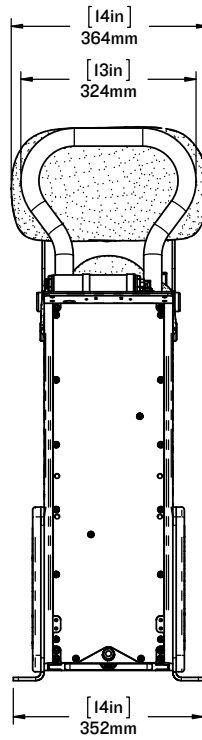

SHOCKWAVE

FOR MORE INFORMATION
CALL US AT 250-656-6165
OR VISIT US ONLINE AT
WWW.SHOCKWAVESEATS.COM

PROPRIETARY AND CONFIDENTIAL

SW-S3-2403-FM
S3A CORBIN FOLDING JOCKEY SEAT - FRONT MOUNT

SCALE:1:14

SHEET 1 OF 2

REV: 01