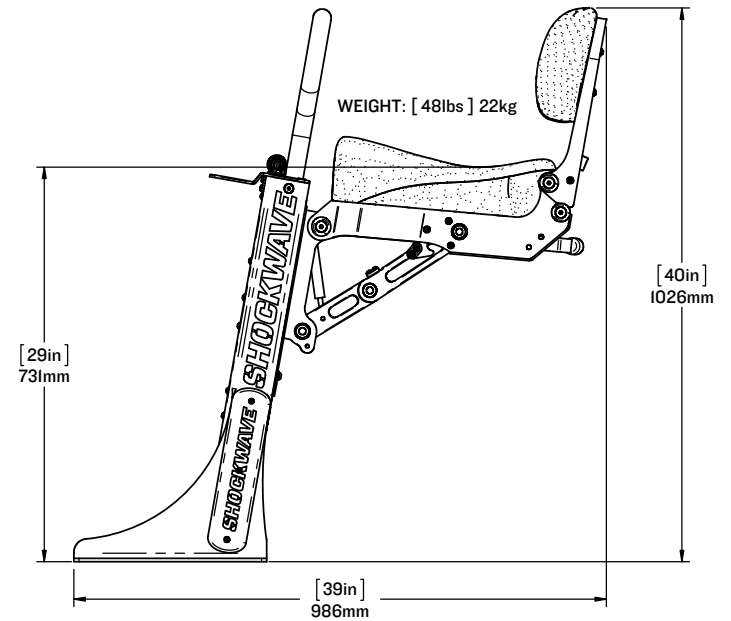

SHOCKWAVE

FOR MORE INFORMATION
CALL US AT 250-656-6165
OR VISIT US ONLINE AT
WWW.SHOCKWAVESEATS.COM

PROPRIETARY AND CONFIDENTIAL

SW-S3-2403-FM
S3A CORBIN FOLDING JOCKEY SEAT - FRONT MOUNT

SCALE:1:14

SHEET 1 OF 2

REV: 01