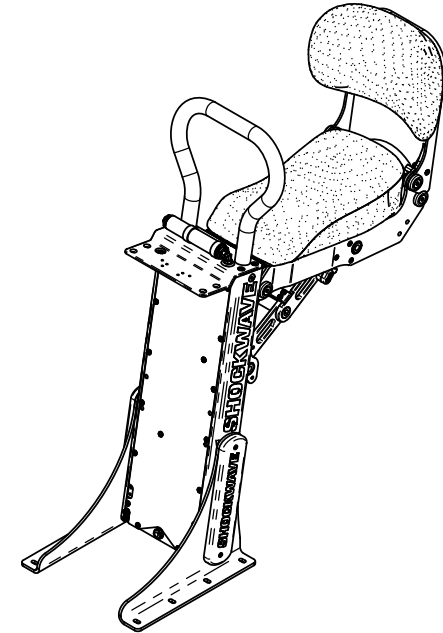

SHOCKWAVE

FOR MORE INFORMATION
CALL US AT 250-656-6165
OR VISIT US ONLINE AT
WWW.SHOCKWAVESEATS.COM

PROPRIETARY AND CONFIDENTIAL

SW-S3-2403-FM
S3A CORBIN FOLDING JOCKEY SEAT - FRONT MOUNT

SCALE:1:14

SHEET 1 OF 2

REV: 01