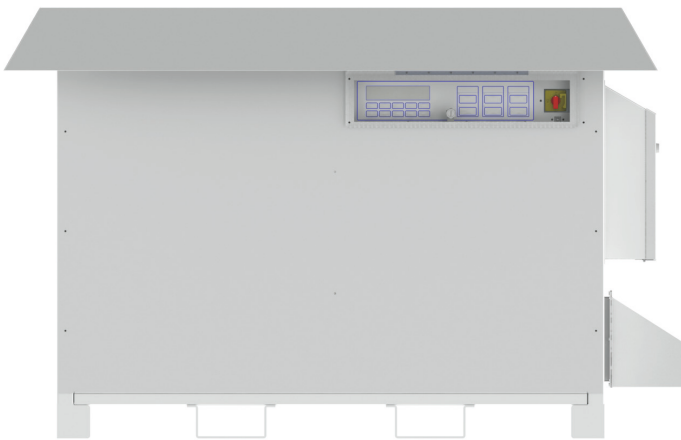

**refer to product manual for proper installation requirements*

Dock Locker System (63-75kVA)

The Dock Locker provides all the benefits of a shore power converter with added mobility and capability to operate in outdoor environments. The durable enclosure has withstood a hurricane with winds up to 73 mph and sustained zero damage.

These models often support refits and other temporary projects. Additionally, the option for power conversion is an attractive value add for marinas and yards. The Dock Locker also has the potential to be rented out to those vessels without shore power conversion on board.

Mobile

Easily moved for optimum flexibility

Durable Design

Conformal printed circuit boards and steel housing

3 Phase Modules

Reduced capacity operation mode

POWER RANGE

COMMONLY INSTALLED ON

Dock Locker System (50-75 kVA)

MODEL	AC63DL	AC75DL
PART NUMBER	contact us	625040
INPUT POWER FORM	Three	Three
INPUT VOLTAGE	170-520	170-520
INPUT FREQUENCY	40-70	40-70
POWER FACTOR	>0.98 @ rated load	>0.98 @ rated load
SHORE CORD INPUT	Single	Single
OUTPUT POWER RATING	63 kVA	75 kVA
UPGRADEABILITY	75 kVA	N/A
OUTPUT POWER FORM	Three	Three
OUTPUT VOLTAGE	120/208 V, 127/220 V, 220/380 V, 230/400 V, 240/416 V	120/208 V, 127/220 V, 220/380 V, 230/400 V, 240/416 V
OUTPUT FREQUENCY	50/60 Hz	50/60 Hz
OUTPUT CURRENT	See table below	See table below
CONVERSION EFFICIENCY	93% @ rated load	93% @ rated load
COOLING	Air	Air
MOUNTING	Floor - dockside	Floor - dockside
SERIES	Dock Locker	Dock Locker
ENCLOSURE STYLE	Standard	Standard
LEGACY ENCLOSURE	N/A	N/A
WEIGHT	510 kg / 1124 lbs	510 kg / 1124 lbs
HEIGHT	166.0 cm / 65.4 in	166.0 cm / 65.4 in
WIDTH	63.5 cm / 25.0 in	63.5 cm / 25.0 in
DEPTH	63.5 cm / 25.0 in	63.5 cm / 25.0 in