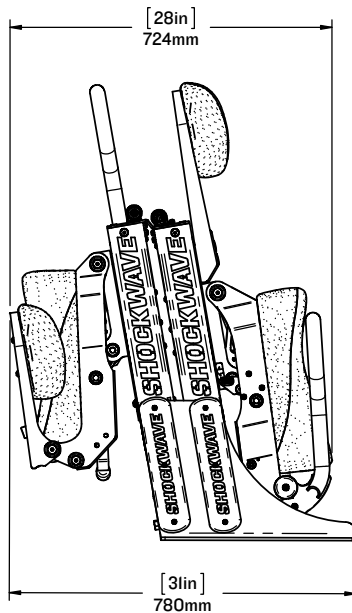

SHOCKWAVE

FOR MORE INFORMATION
CALL US AT 250-656-6165
OR VISIT US ONLINE AT
WWW.SHOCKWAVESEATS.COM

PROPRIETARY AND CONFIDENTIAL

SW-S3-2403-FM with SW-S3-2403-RM

S3A FRONT AND REAR FOLDING JOCKEY SEAT WITH DUAL MOUNT

SCALE:1:17

SHEET 2 OF 2

REV: 00