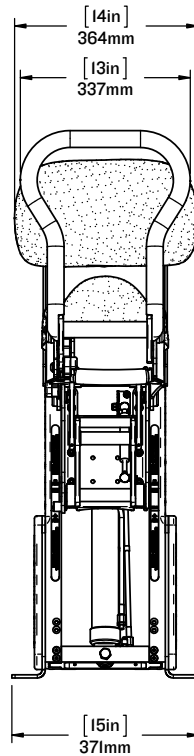

SHOCKWAVE

FOR MORE INFORMATION
CALL US AT 250-656-6165
OR VISIT US ONLINE AT
WWW.SHOCKWAVESEATS.COM

PROPRIETARY AND CONFIDENTIAL

SW-S3-2403-RM

S3A CORBIN FOLDING JOCKEY SEAT - REAR MOUNT

SCALE:1:15

SHEET 1 OF 1

REV: 00