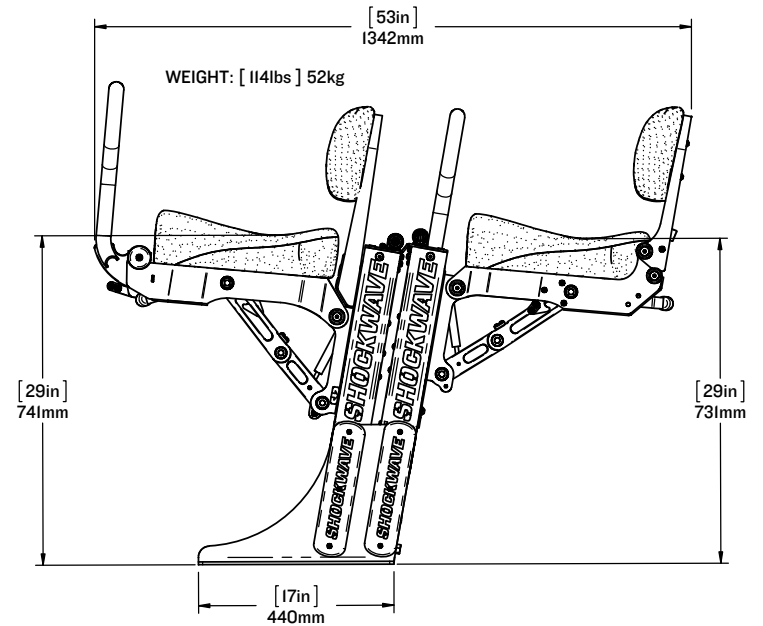

SHOCKWAVE

FOR MORE INFORMATION
CALL US AT 250-656-6165
OR VISIT US ONLINE AT
WWW.SHOCKWAVESEATS.COM

PROPRIETARY AND CONFIDENTIAL

SW-S3-2403-FM with SW-S3-2403-RM

S3A FRONT AND REAR FOLDING JOCKEY SEAT WITH DUAL MOUNT

SCALE:1:17

SHEET 2 OF 2

REV: 00