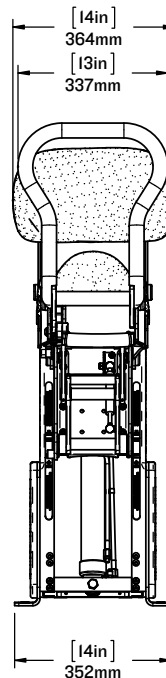

SHOCKWAVE

FOR MORE INFORMATION
CALL US AT 250-656-6165
OR VISIT US ONLINE AT
WWW.SHOCKWAVESEATS.COM

PROPRIETARY AND CONFIDENTIAL

SW-S3-2403-FM with SW-S3-2403-RM

S3A FRONT AND REAR FOLDING JOCKEY SEAT WITH DUAL MOUNT

SCALE:1:17

SHEET 2 OF 2

REV: 00