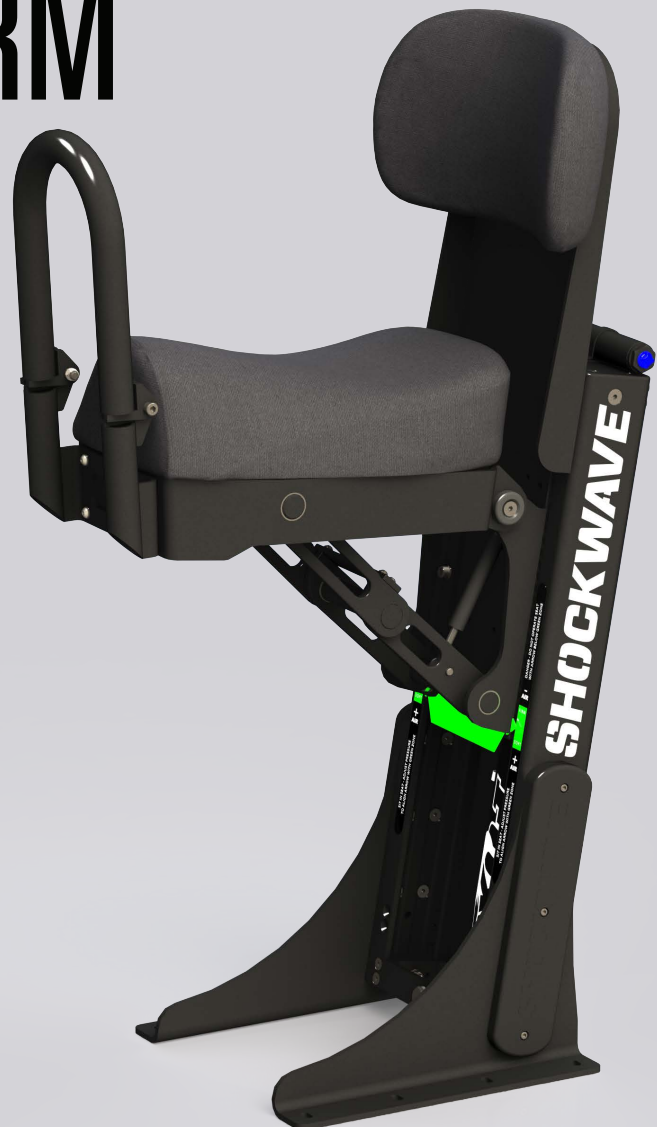

SHOCKWAVE

SHOCK MITIGATION SEATING

PRODUCT SPECIFICATIONS

SW-S3-2403-RM

Corbin

FURUNO

LEARN MORE ABOUT OUR PRODUCTS AT
SHOCKWAVESEATS.COM

SHOCKWAVE

SW-S3-2403-RM

S3A CORBIN FOLDING JOCKEY SEAT - REAR MOUNT

SCALE:1:15

SHEET 1 OF 1

REV: 00

SHOCKWAVE

FOR MORE INFORMATION
CALL US AT 250-656-6165
OR VISIT US ONLINE AT
WWW.SHOCKWAVESEATS.COM

PROPRIETARY AND CONFIDENTIAL

SW-S3-2403-FM with SW-S3-2403-RM

S3A FRONT AND REAR FOLDING JOCKEY SEAT WITH DUAL MOUNT

SCALE:1:17

SHEET 2 OF 2

REV: 00