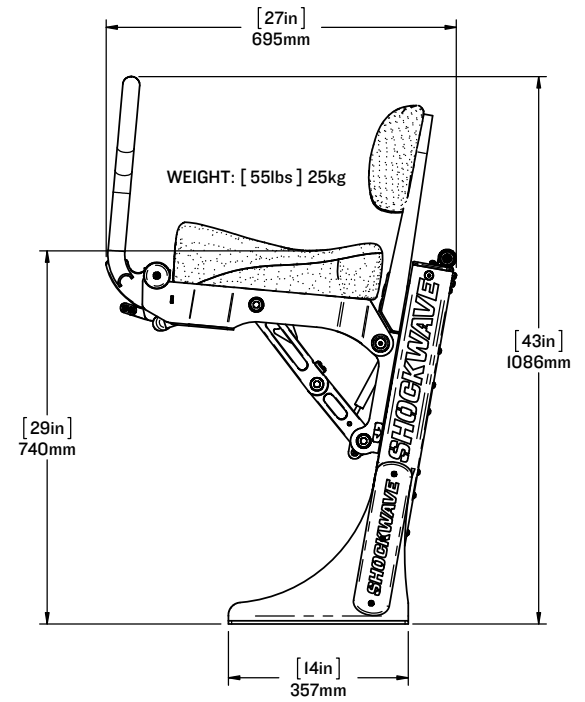

SHOCKWAVE

FOR MORE INFORMATION
CALL US AT 250-656-6165
OR VISIT US ONLINE AT
WWW.SHOCKWAVESEATS.COM

PROPRIETARY AND CONFIDENTIAL

SW-S3-2403-RM

S3A CORBIN FOLDING JOCKEY SEAT - REAR MOUNT

SCALE:1:15

SHEET 1 OF 1

REV: 00