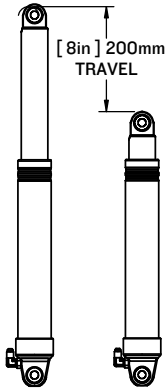

SHOCKWAVE

FOR MORE INFORMATION
CALL US AT 250-656-6165
OR VISIT US ONLINE AT
WWW.SHOCKWAVESEATS.COM

PROPRIETARY AND CONFIDENTIAL

SW-S3-2403-FM with SW-S3-2403-RM

S3A FRONT AND REAR FOLDING JOCKEY SEAT WITH DUAL MOUNT

SCALE:1:17

SHEET 2 OF 2

REV: 00