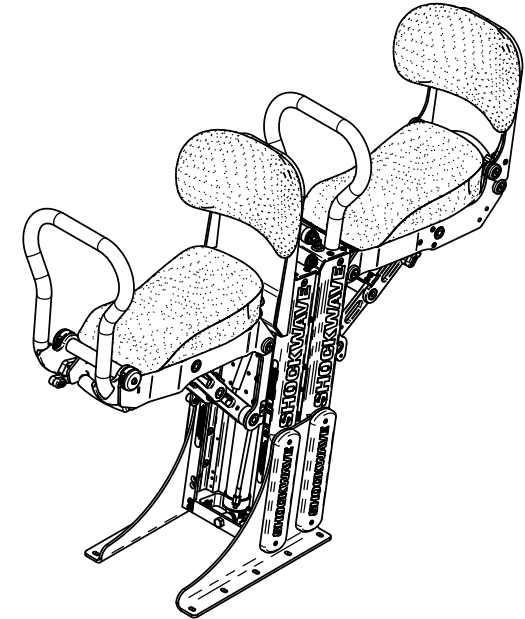

SHOCKWAVE

FOR MORE INFORMATION
CALL US AT 250-656-6165
OR VISIT US ONLINE AT
WWW.SHOCKWAVESEATS.COM

PROPRIETARY AND CONFIDENTIAL

SW-S3-2403-FM with SW-S3-2403-RM

S3A FRONT AND REAR FOLDING JOCKEY SEAT WITH DUAL MOUNT

SCALE:1:17

SHEET 2 OF 2

REV: 00