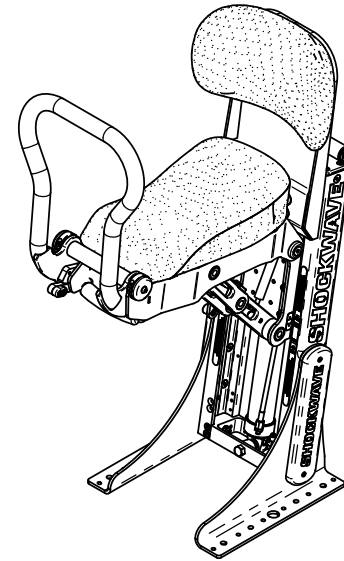

SHOCKWAVE

FOR MORE INFORMATION
CALL US AT 250-656-6165
OR VISIT US ONLINE AT
WWW.SHOCKWAVESEATS.COM

PROPRIETARY AND CONFIDENTIAL

SW-S3-2403-RM

S3A CORBIN FOLDING JOCKEY SEAT - REAR MOUNT

SCALE:1:15

SHEET 1 OF 1

REV: 00