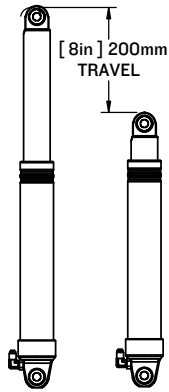

SHOCKWAVE

FOR MORE INFORMATION
CALL US AT 250-656-6165
OR VISIT US ONLINE AT
WWW.SHOCKWAVESEATS.COM

PROPRIETARY AND CONFIDENTIAL

SW-S3-2403-RM

S3A CORBIN FOLDING JOCKEY SEAT - REAR MOUNT

SCALE:1:15

SHEET 1 OF 1

REV: 00