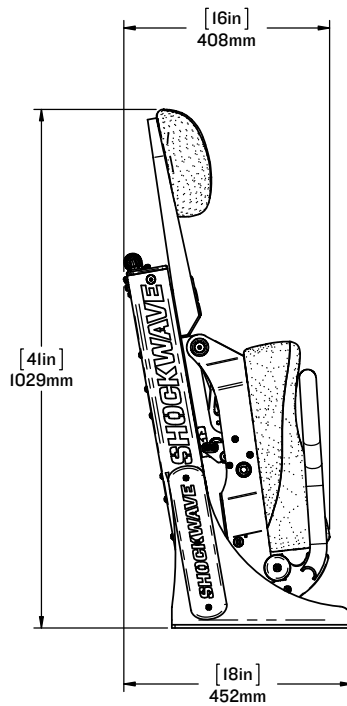

SHOCKWAVE

FOR MORE INFORMATION
CALL US AT 250-656-6165
OR VISIT US ONLINE AT
WWW.SHOCKWAVESEATS.COM

PROPRIETARY AND CONFIDENTIAL

SW-S3-2403-RM

S3A CORBIN FOLDING JOCKEY SEAT - REAR MOUNT

SCALE:1:15

SHEET 1 OF 1

REV: 00