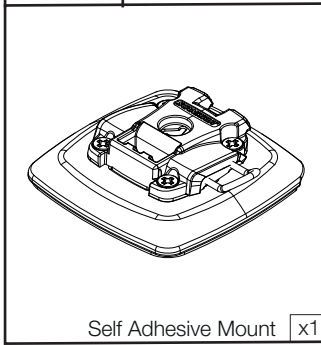

USA
+1 860 308 1416
usasales@scanstrut.com

Parts List

Suitable Surface:
- Clean
- Polish Non Porous

Share your installation with us.

UK & International
+44 (0)1392 531280
sales@scanstrut.com

For further installation
and warranty information
please visit:
www.scanstrut.com