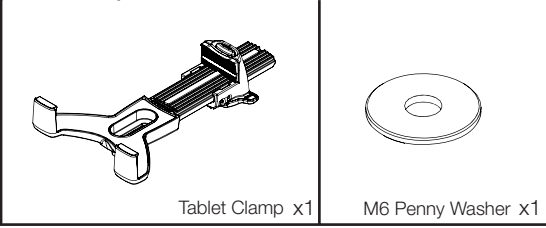

Parts List

Tools Required

Share your installation with us.

@scanstrut

UK & International
+44 (0)1392 531280
sales@scanstrut.com

For further installation
and warranty information
please visit:
www.scanstrut.com

USA
+1 860 308 1416
usasales@scanstrut.com