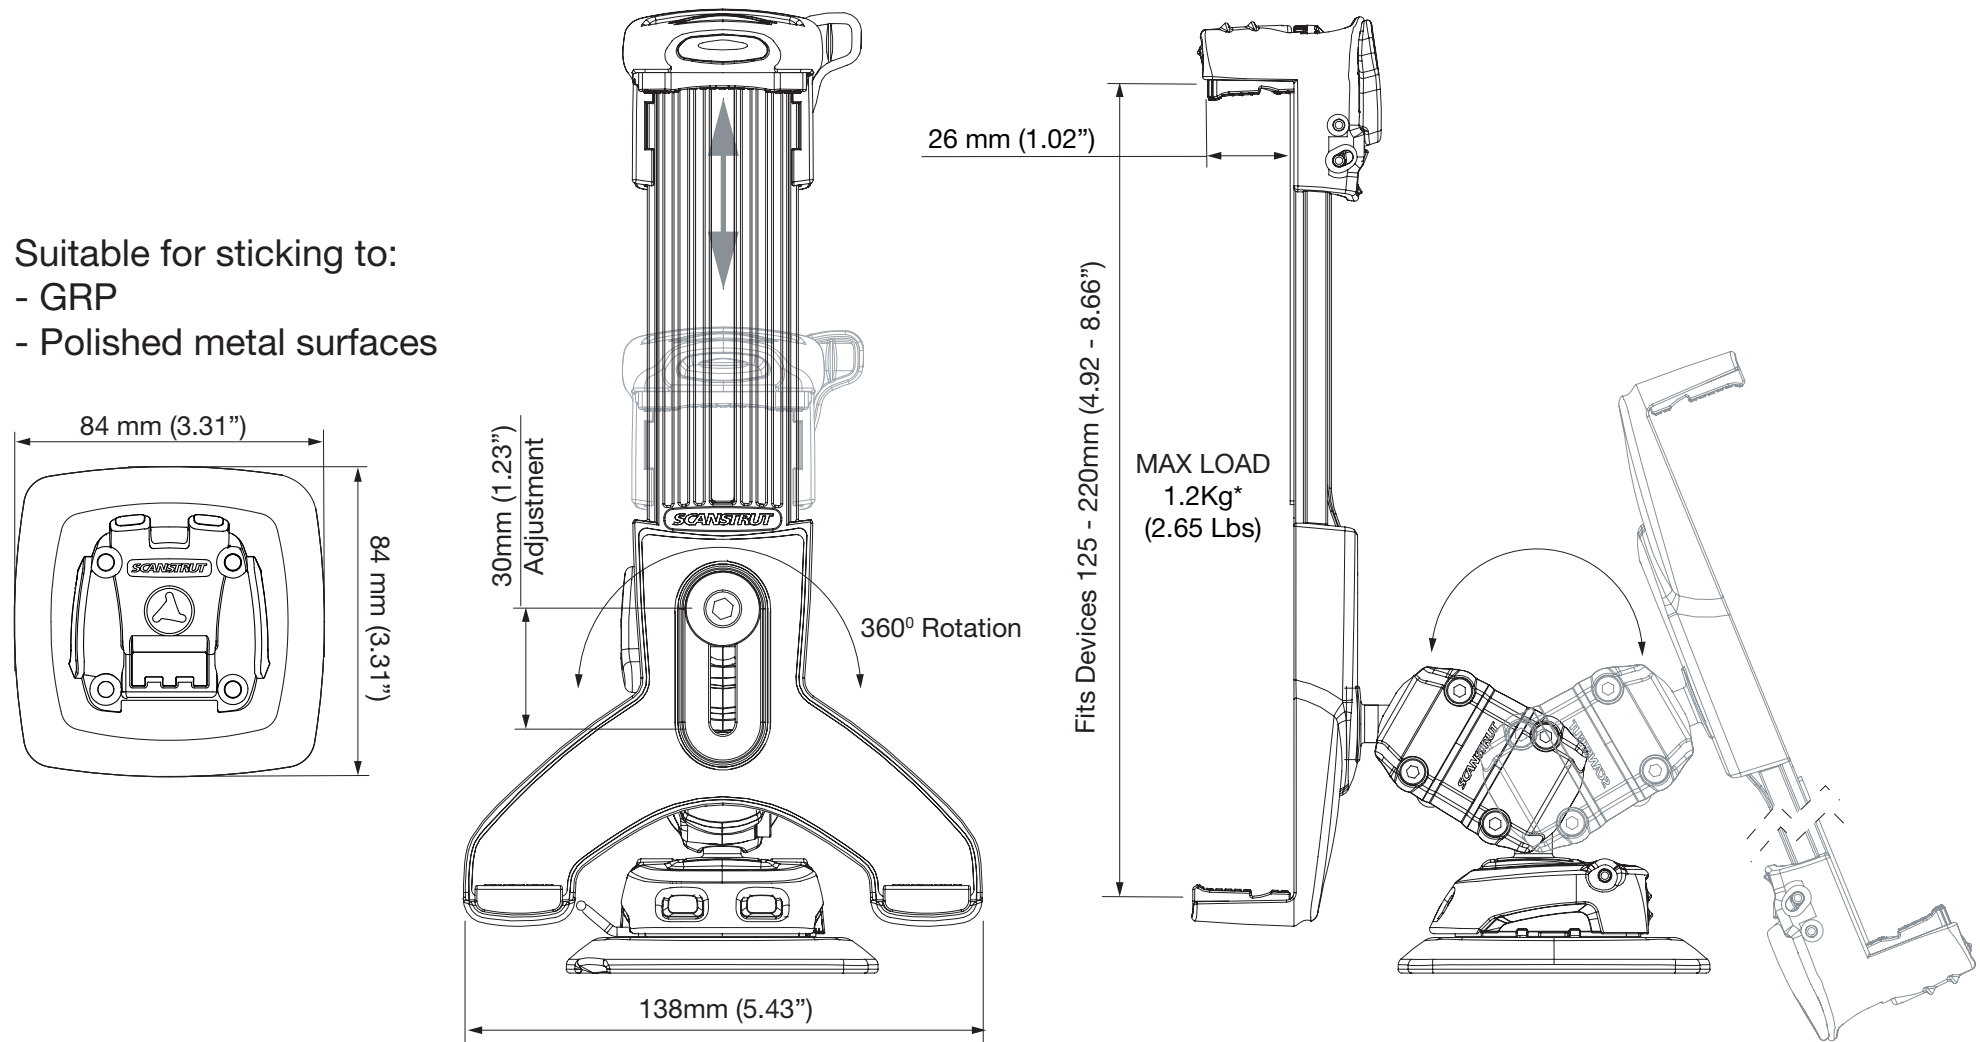

RLS-508-404 ROKK Mini Tablet Mount - Self Adhesive Mount

Email: sales@scanstrut.com Email: usasales@scanstrut.com

Suitable for sticking to:
- GRP
- Polished metal surfaces

*assuming product is installed in a dynamic environment where accelerations of up to 6g will be experienced

SCANSTRUT.