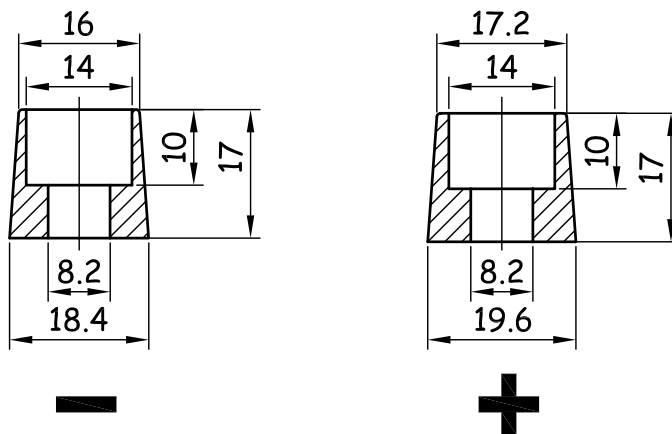

Battery terminals

Both terminals come with M8x20 inner hexagonal rvs bolt

Part number: 62000900

Name: AGM 90Ah		Drawing unit: mm	
 MASTERVOLT	Scale: na	Checked:	size A4 
	Drawn by: hFd	Date: 20051209	