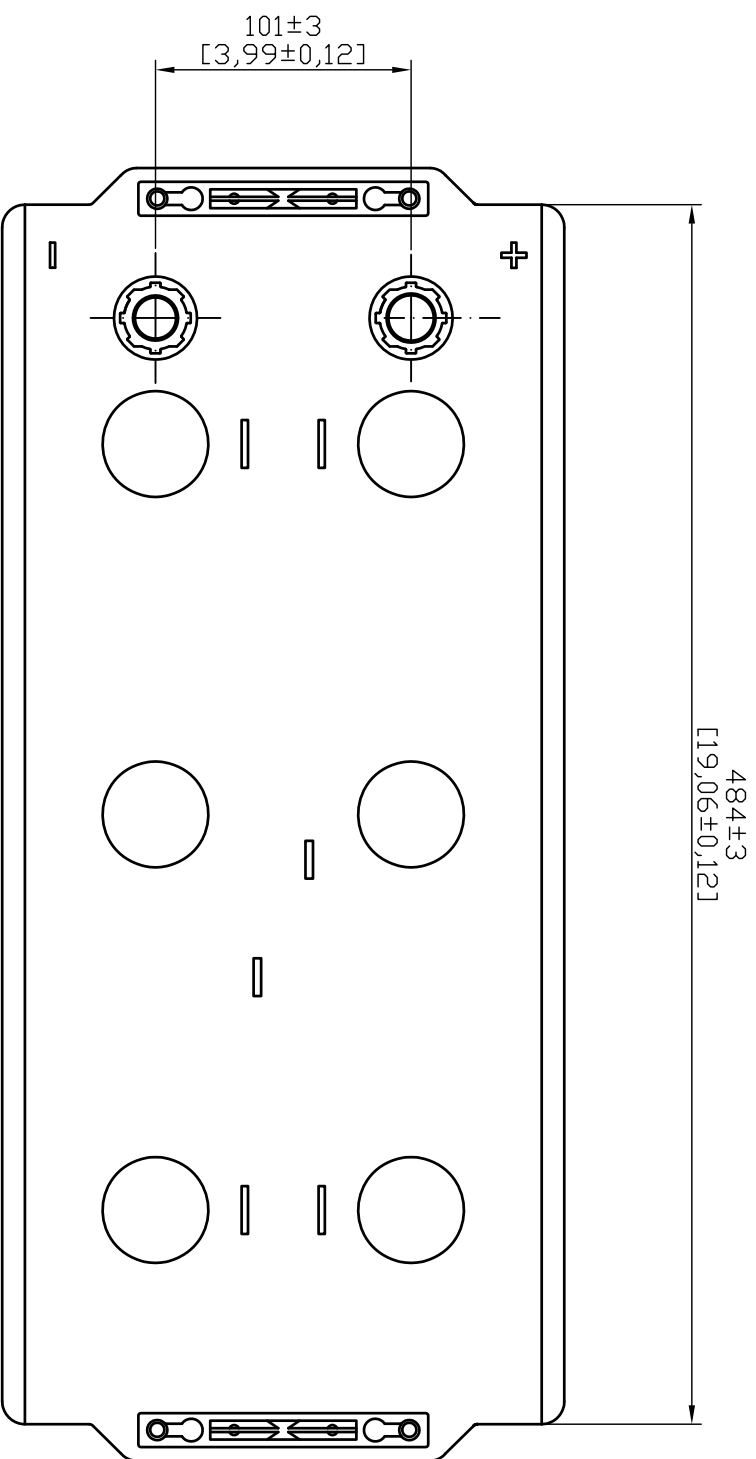

LABEL (455 x 140mm)

art.nr. 64001400

Name:		MVG12/140 - Gel 12V		Drawing units:		mm	
MASTERVOLT		Scale: 1:3		Checked: JJB		size	
Drawn by: hf d		Date: 20080215		Drawing:		A3	
						M2219-0	