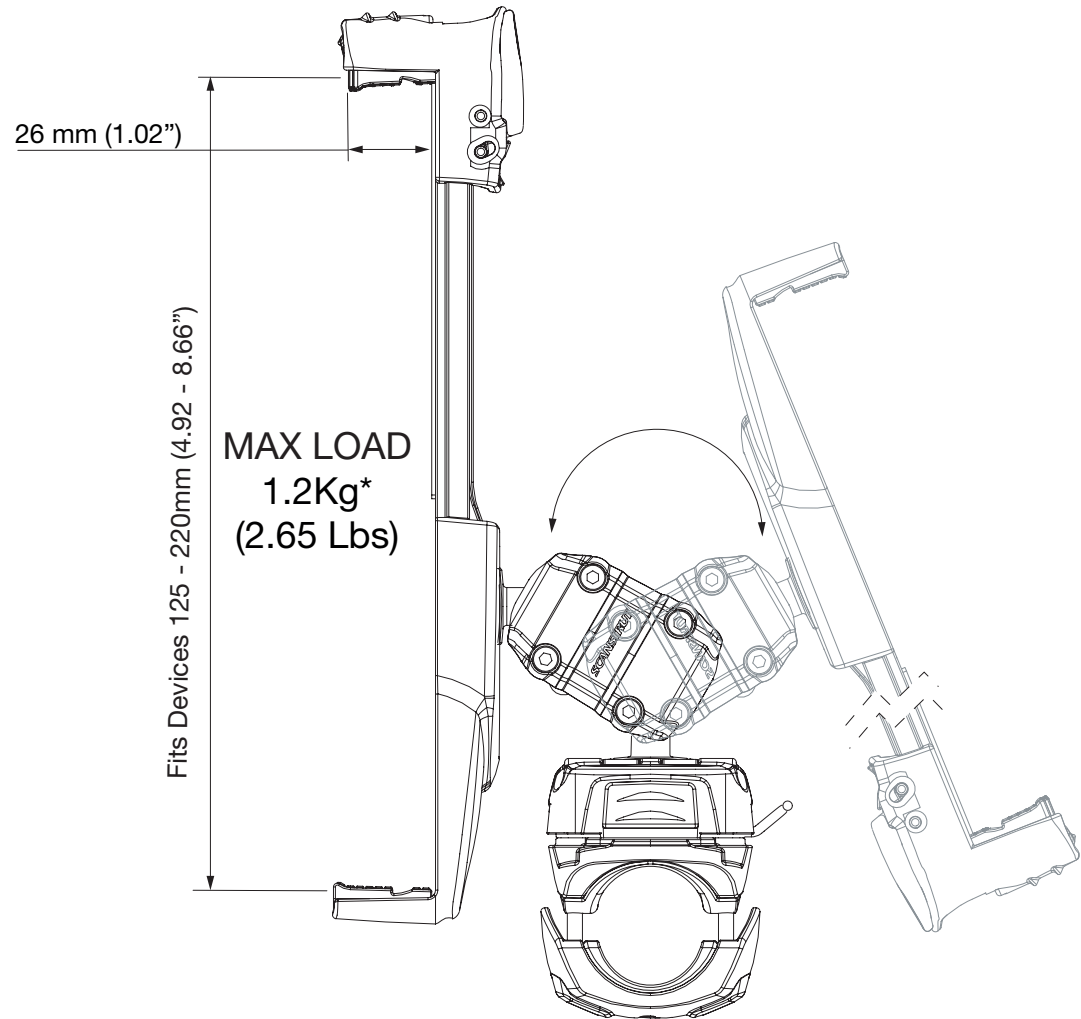

RLS-508-402 ROKK Mini Tablet Mount - Rail Mount

Email: sales@scanstrut.com Email: usasales@scanstrut.com

*assuming product is installed in a dynamic environment where accelerations of up to 6g will be experienced

SCANSTRUT.

RLS-508-402 ROKK Mini Tablet Mount - Rail Mount

Email: sales@scanstrut.com Email: usasales@scanstrut.com

SCANSTRUT.