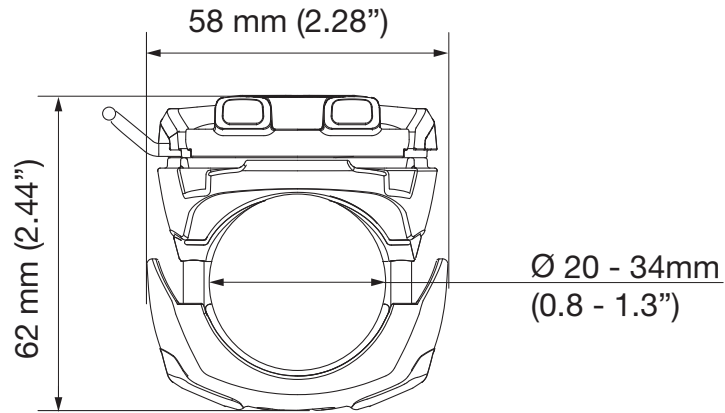

RLS-508-402 ROKK Mini Tablet Mount - Rail Mount

Email: sales@scanstrut.com Email: usasales@scanstrut.com

*assuming product is installed in a dynamic environment where accelerations of up to 6g will be experienced

SCANSTRUT.

RLS-508-402 ROKK Mini Tablet Mount - Rail Mount

Email: sales@scanstrut.com Email: usasales@scanstrut.com

SCANSTRUT.