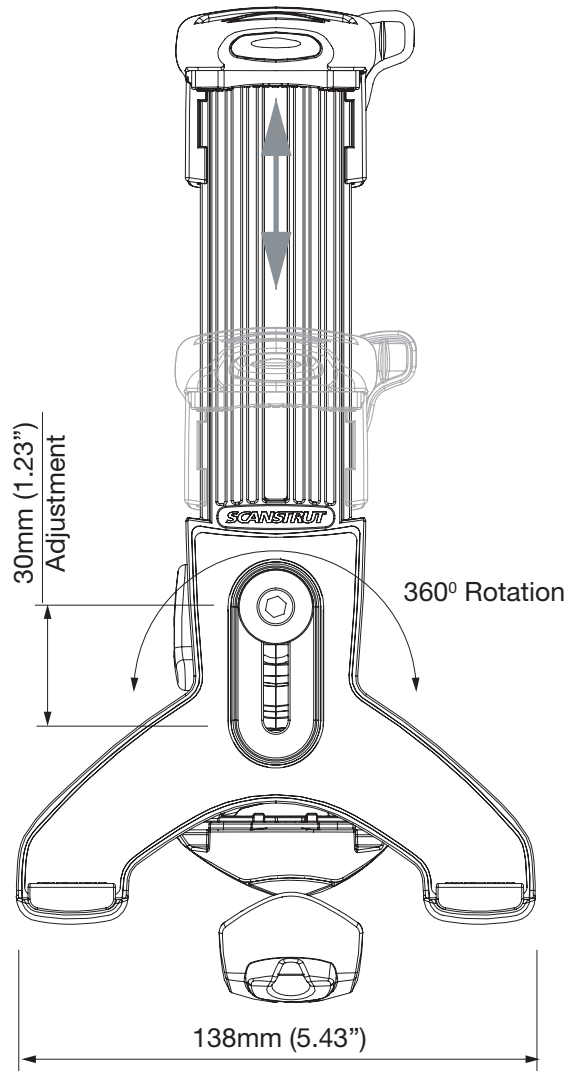

RLS-508-402 ROKK Mini Tablet Mount - Rail Mount

Email: sales@scanstrut.com Email: usasales@scanstrut.com

*assuming product is installed in a dynamic environment where accelerations of up to 6g will be experienced

SCANSTRUT.

RLS-508-402 ROKK Mini Tablet Mount - Rail Mount

Email: sales@scanstrut.com Email: usasales@scanstrut.com

SCANSTRUT.