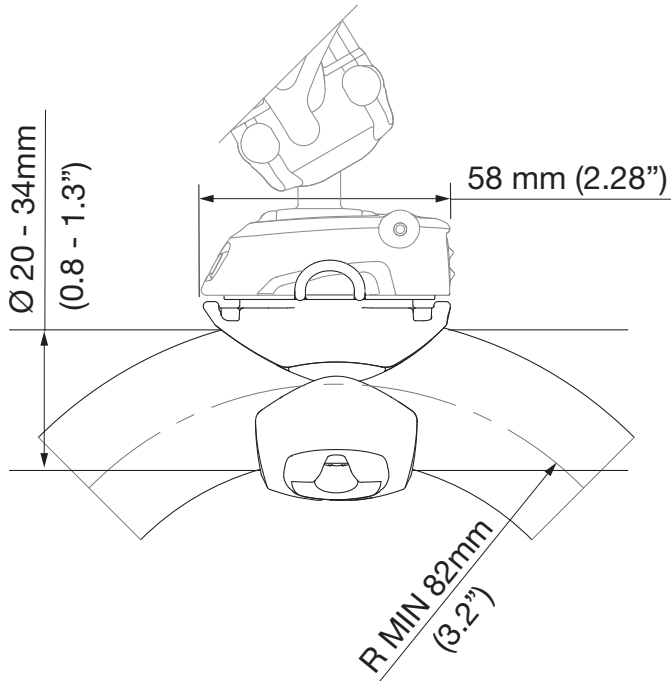

RLS-508-402 ROKK Mini Tablet Mount - Rail Mount

Email: sales@scanstrut.com Email: usasales@scanstrut.com

*assuming product is installed in a dynamic environment where accelerations of up to 6g will be experienced

SCANSTRUT.

RLS-508-402 ROKK Mini Tablet Mount - Rail Mount

Email: sales@scanstrut.com Email: usasales@scanstrut.com

SCANSTRUT.