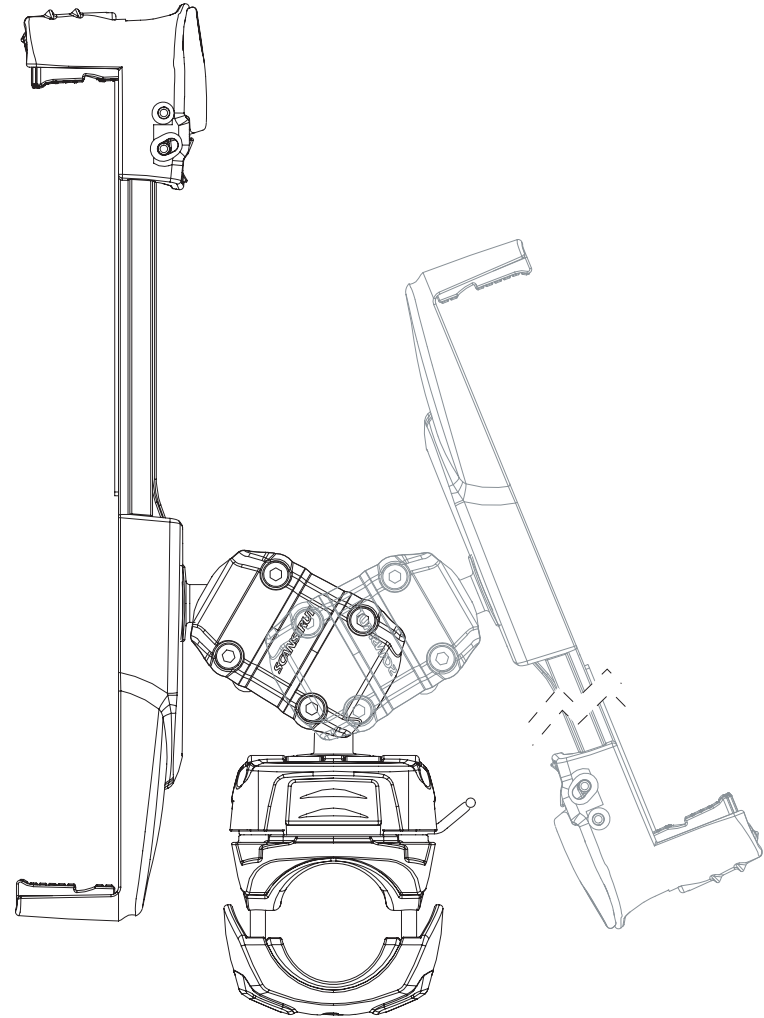

RLS-508-402 ROKK Mini Tablet Mount - Rail Mount

Email: sales@scanstrut.com Email: usasales@scanstrut.com

*assuming product is installed in a dynamic environment where accelerations of up to 6g will be experienced

SCANSTRUT.

RLS-508-402 ROKK Mini Tablet Mount - Rail Mount

Email: sales@scanstrut.com Email: usasales@scanstrut.com

SCANSTRUT.