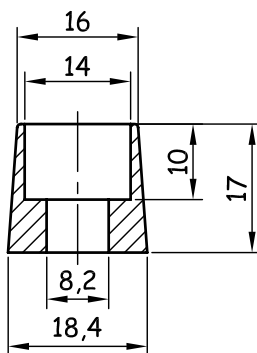

Battery terminals

Both terminals come with M8x20 inner hexagonal rvs bolt

Part number: 62000700

Name: **AGM 70Ah**

**MASTERVOLT**

Scale: na

Drawn by: hFd

Checked:

Date: 20051209

Drawing unit: mm

size  
**A4**

Drawing: M1650-0