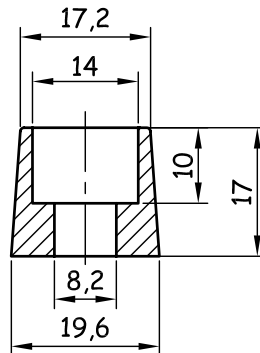

Battery terminals

Both terminals come with M8x20 inner hexagonal rvs bolt

Part number: 62000700

Name: **AGM 70Ah**

**MASTERVOLT**

Scale: na

Drawn by: hFd

Checked:

Date: 20051209

Drawing unit: mm

size  
**A4**

Drawing: M1650-0