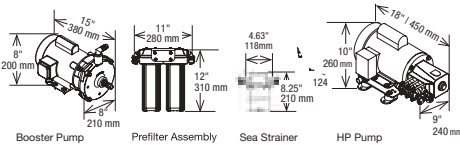

PRO Mini

Small Power Boats and Sailboats
(35 - 45 feet / 9 - 14 meters)

Great Things Come in Small Packages

Production Capacity:

170, 350, 550, and 750 Gallons/Day

The low-hassle Pro Mini is engineered to fit anywhere. Measuring about 2 - 3 cubic feet, sail and small power boaters have the opportunity and the convenience of a Sea Recovery watermaker without space restrictions. Featuring a simple interface, the Pro Mini can be monitored via the control panel or remote (optional). The Pro Mini can produce up to 7, 15, 23, or 31 gallons of fresh water per hour and is the perfect seaworthy companion for the solo cruiser.

Electrical Motor Specifications

PRO MINI 170

Electrical	Phase	Pump Motor	Voltage	Hz	H.P.	Running Amps	Start Up Amps
Mini 170	N/A	HP	12 / 24	N/A	0.33	27/13.4	90/45
Mini 170	Single	HP	110 / 230	50 // 60	0.33	6.6/3.3//5.2/2.6	26/13
Mini 350	Single	HP	110 / 230	60	1	12.8/6.4	39/20
Mini 350	Single	HP	110 / 230	50	1	12.4/6.2	37/19
Mini 550 / 750	Single	HP	110/220//115/230	50/60	1.75//2.1	18.9/9.4//18.2/9.1	57/28
Mini 350/550/750	Single	Booster	110 / 220	50/60	0.5	9.4/4.7-7.4/3.7	28/14

Dimensions

COMPACT 170, 350, 550, and 750

PRO Mini 350-750

MODULAR 170, 350, 550 and 750

Duration Maintenance Kits

Product Family	Initial Load Out	3 Months (200 hrs.)	6 Months (500 hrs.)	12 Months (1000 hrs.)	24 Months (2000 hrs.)
PRO Mini (Standard Prefilters)	61012086	61012087	61012088	61012089	61012090
PRO Mini 350 (Commercial Prefilter/ Oil Water Separator)	61012111	61012112	61012113	61012114	61012115
PRO Mini 170 (Standard Prefilters)	61012091	61012092	61012093	61012094	61012095