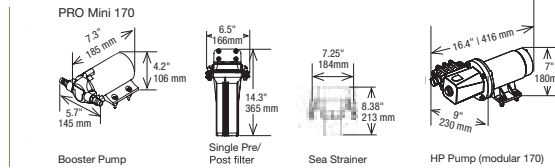

Specifications

Model	Production / Hr.	Production / 24 Hrs.	Weight - Compact	Weight - Modular
PRO Mini 170	7 gal / 27 L	170 gal / 644 L	70 lbs / 32 kg	70 lbs / 32 kg
PRO Mini 350	15 gal / 55 L	350 gal / 1,325 L	127 lbs / 58 kg	89 lbs / 40 kg
PRO Mini 550	23 gal / 87 L	550 gal / 2,080 L	142 lbs / 64 kg	128 lbs / 57 kg
PRO Mini 750	31 gal / 117 L	750 gal / 2,839 L	150 lbs / 68 kg	130 lbs / 59 kg

Electrical Motor Specifications

PRO MINI 170

Electrical	Phase	Pump Motor	Voltage	Hz	H.P.	Running Amps	Start Up Amps
Mini 170	N/A	HP	12 / 24	N/A	0.33	27/13.4	90/45
Mini 170	Single	HP	110 / 230	50 // 60	0.33	6.6/3.3//5.2/2.6	26/13
Mini 350	Single	HP	110 / 230	60	1	12.8/6.4	39/20
Mini 350	Single	HP	110 / 230	50	1	12.4/6.2	37/19
Mini 550 / 750	Single	HP	110/220//115/230	50/60	1.75//2.1	18.9/9.4//18.2/9.1	57/28
Mini 350/550/750	Single	Booster	110 / 220	50/60	0.5	9.4/4.7-7.4/3.7	28/14

Dimensions

COMPACT 170, 350, 550, and 750