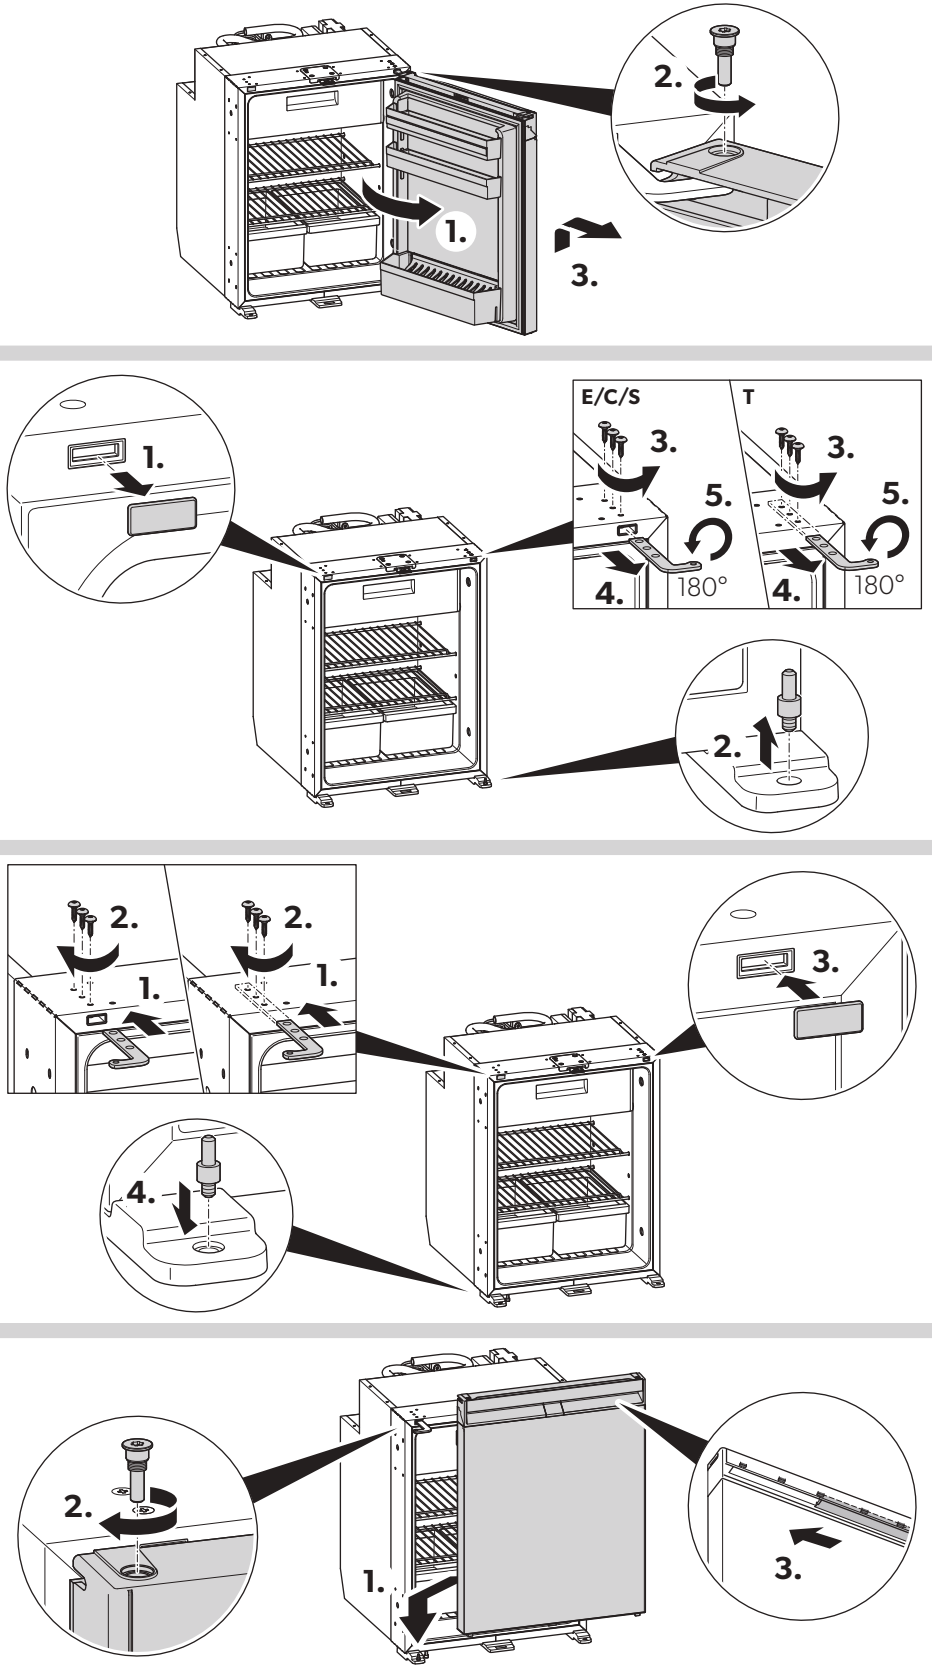

**CONDENSATION DRAIN**

DC

AC

America/Asia/Pacific

REVERSING DOOR

FRAME

FIXING

SLIDING HINGE