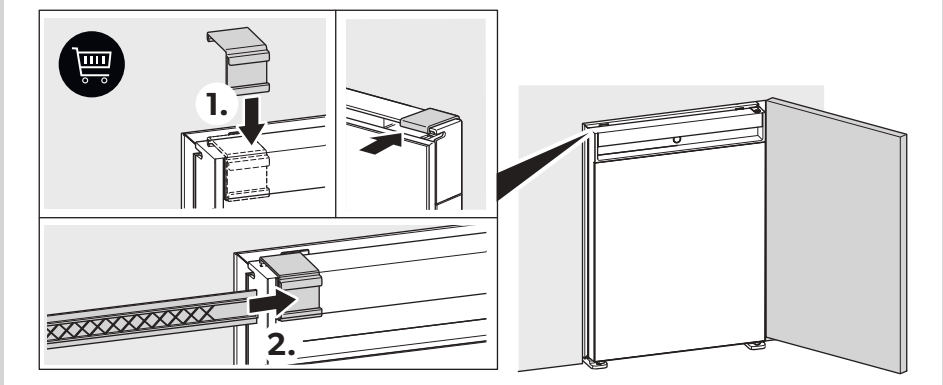

**CONDENSATION DRAIN**

DC

AC

America/Asia/Pacific

REVERSING DOOR

FRAME

FIXING

SLIDING HINGE