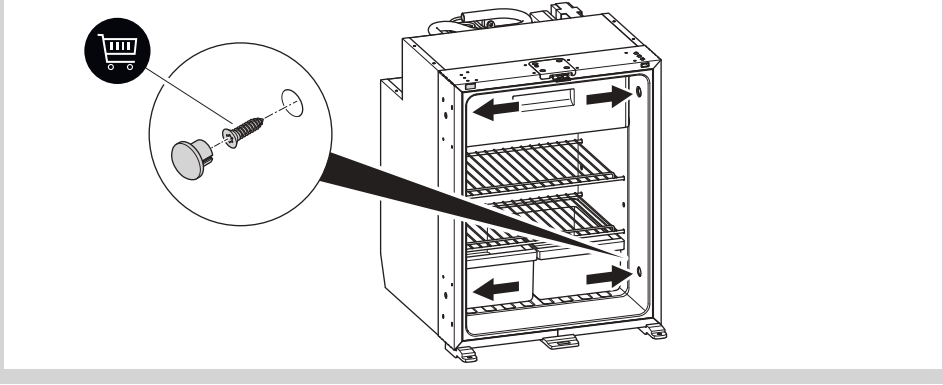

**CONDENSATION DRAIN**

DC

AC

America/Asia/Pacific

REVERSING DOOR

FRAME

FIXING

SLIDING HINGE