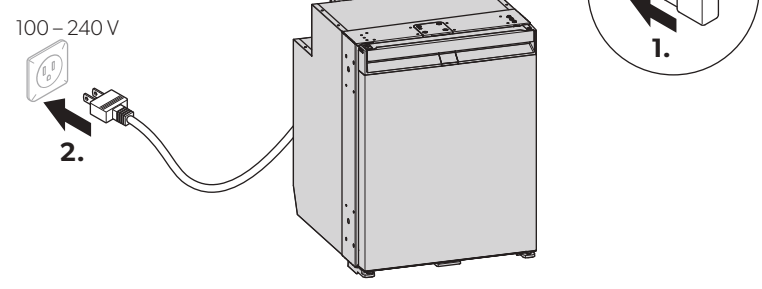

**CONDENSATION DRAIN**

DC

AC

America/Asia/Pacific

REVERSING DOOR

FRAME

FIXING

SLIDING HINGE