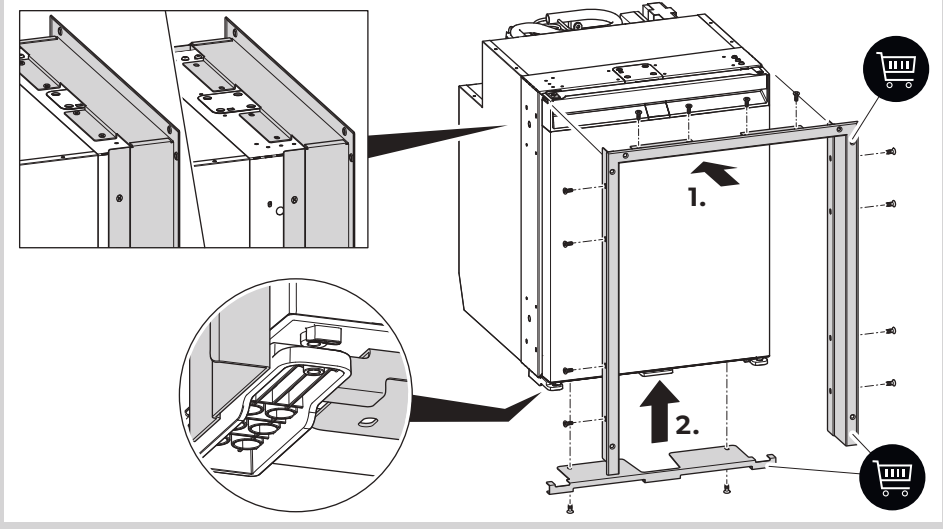

**CONDENSATION DRAIN**

DC

AC

America/Asia/Pacific

REVERSING DOOR

FRAME

FIXING

SLIDING HINGE