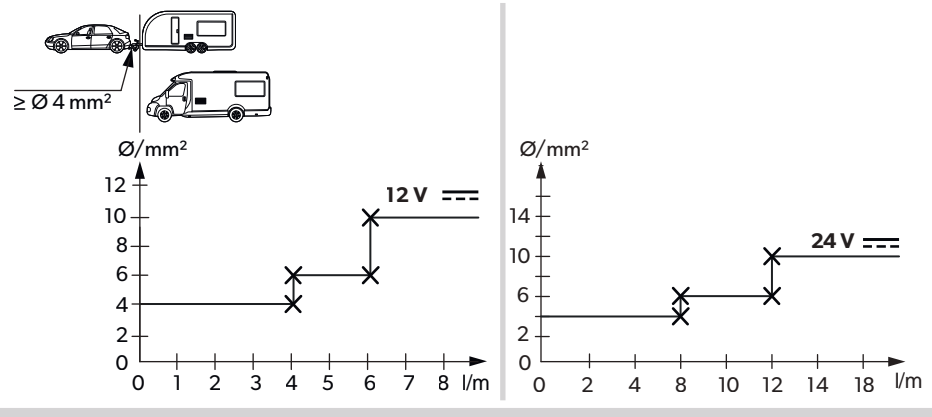

DC

AC

America/Asia/Pacific