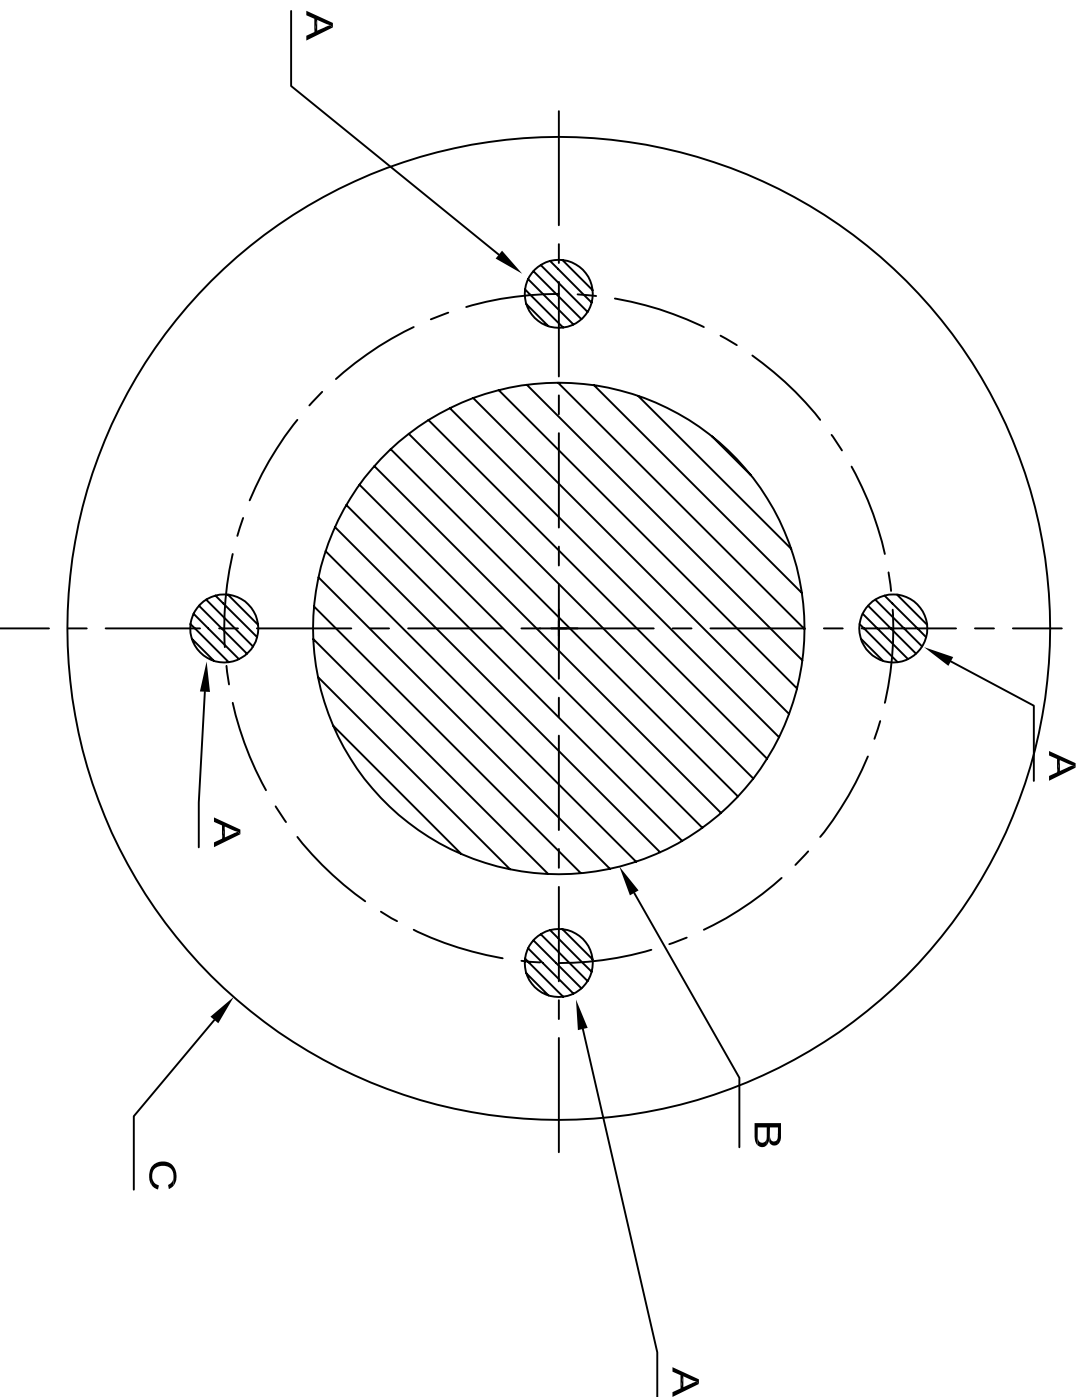

Tumbler 700 - 1000S

	mm	inch
A	Ø9	Ø23/64
B	Ø65	Ø2"35/64
C	Ø130	Ø5"1/8

Quick
 NAUTICAL EQUIPMENT
 Via Pianifera, 120/A - 48020 Pianifera (Ra) Italy
 Telephone +39 0544 41001 - Fax +39 0544 41007

Name: DRILLING TEMPLATE
 Model: Tumbler 700/1000S
 Size: A4
 Rev. 2 3 4
 Scale: 1:1
 Drawing units: _____
 File: _____
 Date: 9/11/2009

4"
 100 mm