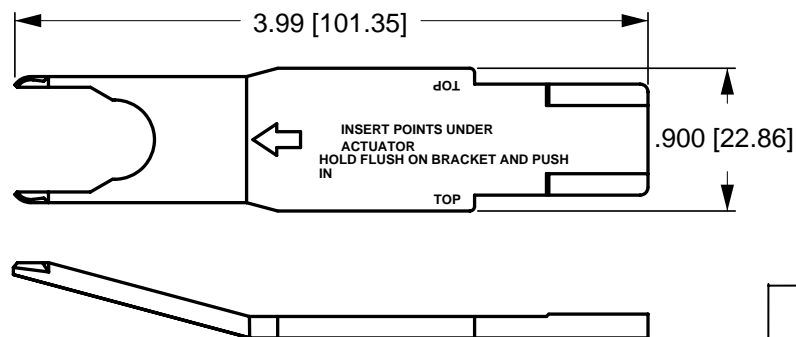

VHP
MOUNTING PANEL PLUG
 Mastervolt part # 70906330

MARKING DETAIL
FRONT VIEW

MARKING DETAIL
REAR VIEW

VCH
CONNECTOR HOUSING
 Mastervolt part # 70906320

VRT
ACTUATOR REMOVAL
TOOL
 (For flush bracket)
 Mastervolt part # 70906310

Installation frames for waterproof switches & control buttons
Dimensions of accessories (inches [millimeters])