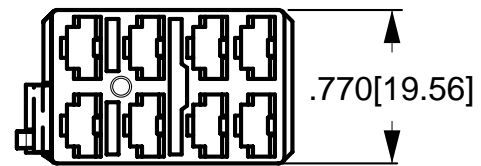

VHP
MOUNTING PANEL PLUG
 Mastervolt part # 70906330

MARKING DETAIL
FRONT VIEW

MARKING DETAIL
REAR VIEW

VCH
CONNECTOR HOUSING
 Mastervolt part # 70906320

VRT
ACTUATOR REMOVAL
TOOL
 (For flush bracket)
 Mastervolt part # 70906310

Installation frames for waterproof switches & control buttons
Dimensions of accessories (inches [millimeters])