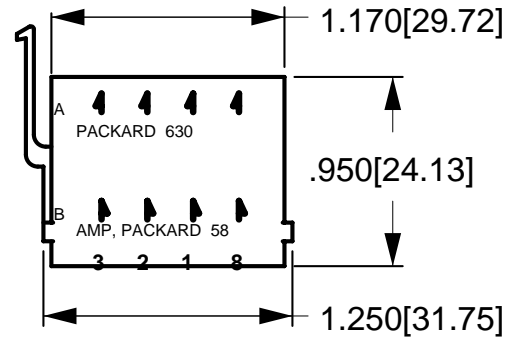

VHP
MOUNTING PANEL PLUG
 Mastervolt part # 70906330

MARKING DETAIL
FRONT VIEW

MARKING DETAIL
REAR VIEW

VCH
CONNECTOR HOUSING
 Mastervolt part # 70906320

VRT
ACTUATOR REMOVAL
TOOL
 (For flush bracket)
 Mastervolt part # 70906310

Installation frames for waterproof switches & control buttons
Dimensions of accessories (inches [millimeters])