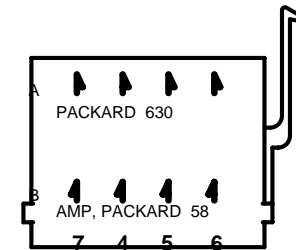

VHP
MOUNTING PANEL PLUG
 Mastervolt part # 70906330

MARKING DETAIL
FRONT VIEW

MARKING DETAIL
REAR VIEW

VCH
CONNECTOR HOUSING
 Mastervolt part # 70906320

VRT
ACTUATOR REMOVAL
TOOL
 (For flush bracket)
 Mastervolt part # 70906310

Installation frames for waterproof switches & control buttons
Dimensions of accessories (inches [millimeters])