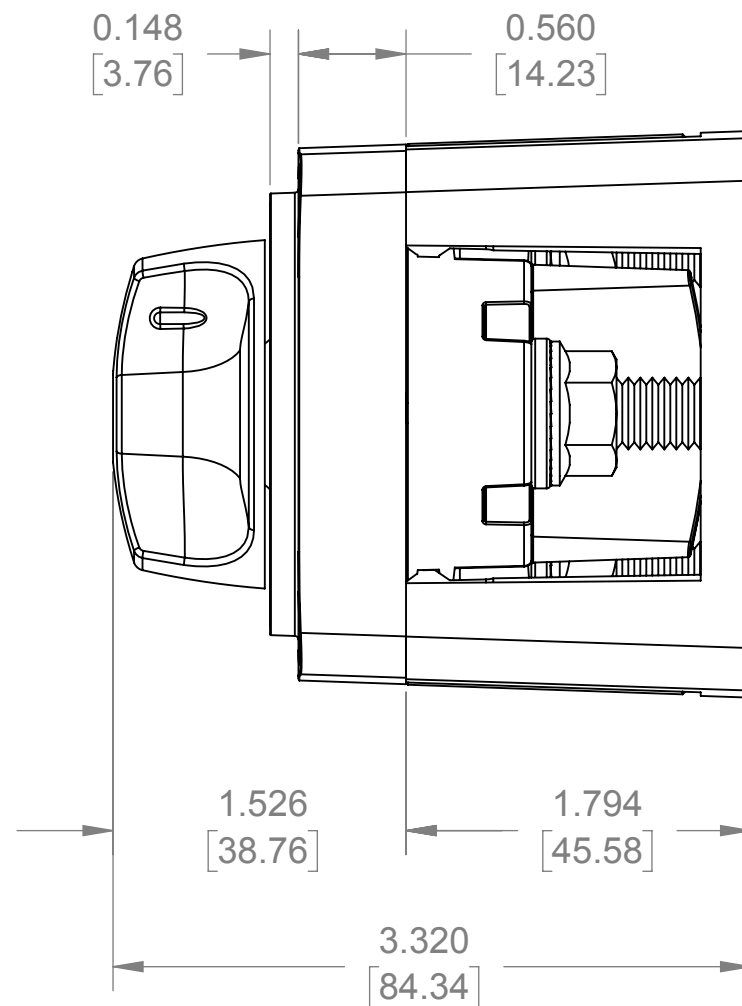

THIS DRAWING AND THE INFORMATION CONTAINED WITHIN IT ARE CONFIDENTIAL AND MAY NOT BE COPIED OR DISCLOSED WITHOUT THE WRITTEN PERMISSION OF BLUE SEA SYSTEMS.

THIRD ANGLE PROJECTION

BLUE SEA SYSTEMS

425 Sequoia Drive Bellingham, WA 98226
Phone (360)738-8230 Fax (360)734-4195

M SERIES SWITCH WITH KNOB

Part Numbers 6006, 6006200, 6007, 6007200, 6010, 6010200, 6011, 6011200

SIZE B	DWG. NO. M SWITCH	REV. 0

SCALE 1:1 WEIGHT: POUNDS SHEET 2 OF 3