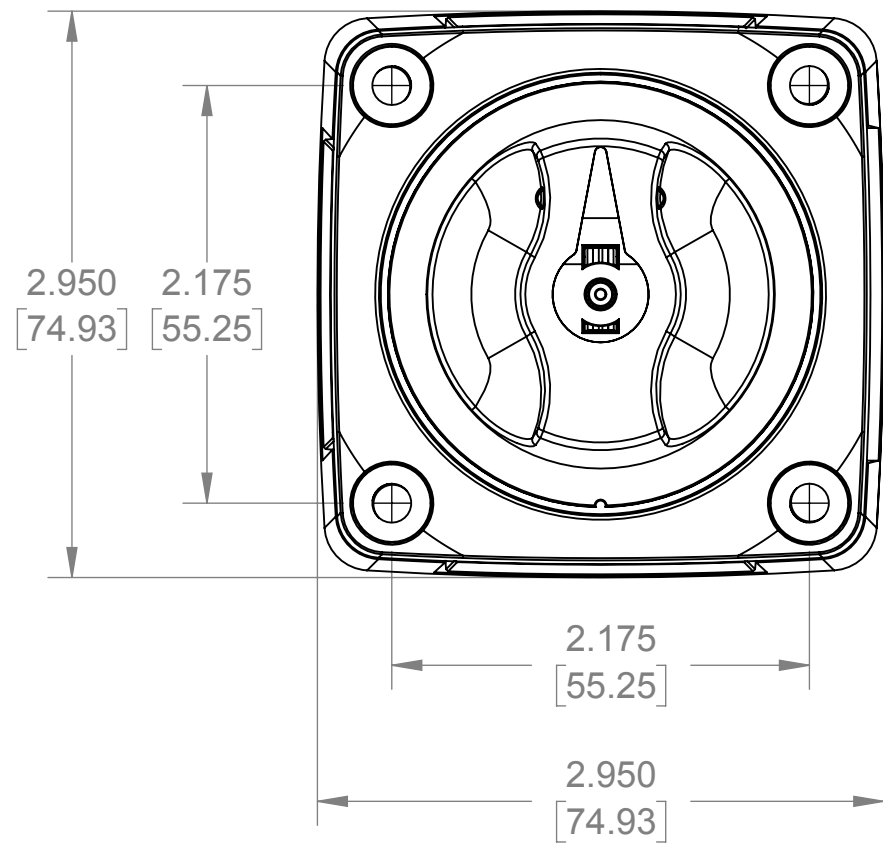

THIS DRAWING AND THE INFORMATION CONTAINED WITHIN IT ARE CONFIDENTIAL AND MAY NOT BE COPIED OR DISCLOSED WITHOUT THE WRITTEN PERMISSION OF BLUE SEA SYSTEMS.

THIRD ANGLE PROJECTION

BLUE SEA SYSTEMS

425 Sequoia Drive Bellingham, WA 98226
Phone (360)738-8230 Fax (360)734-4195

M SERIES SWITCH WITH KNOB

Part Numbers 6006, 6006200, 6007, 6007200, 6010, 6010200, 6011, 6011200

SIZE B	DWG. NO. M SWITCH	REV. 0

SCALE 1:1 WEIGHT: POUNDS SHEET 2 OF 3