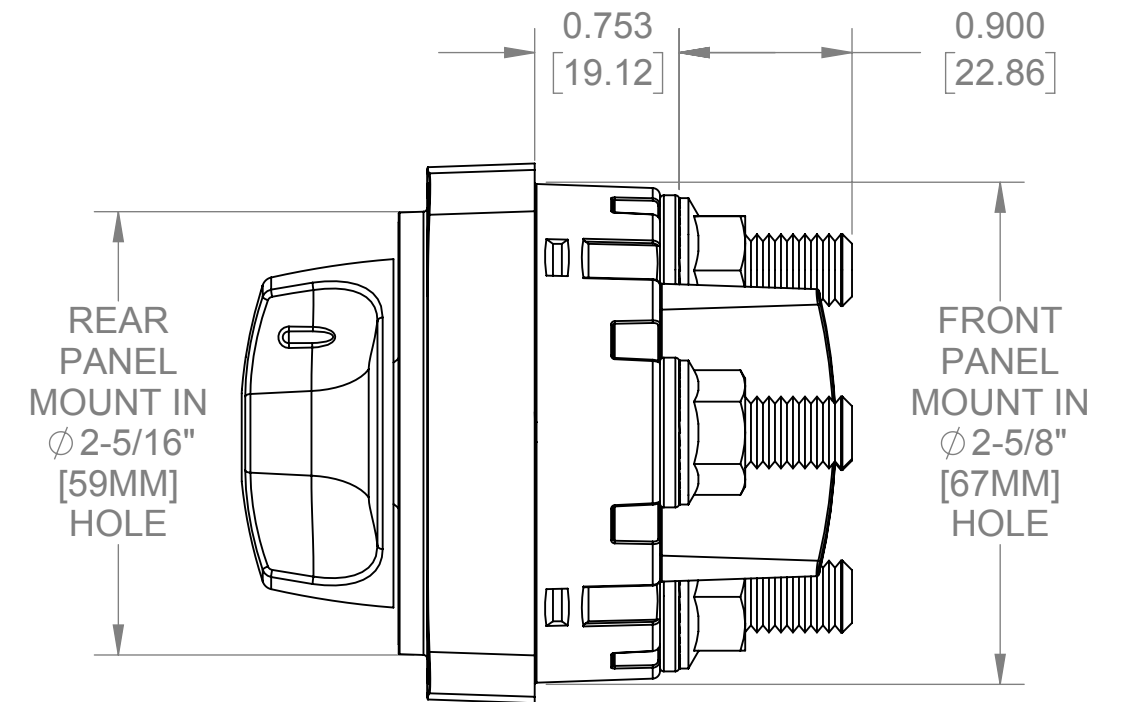

THIS DRAWING AND THE INFORMATION CONTAINED WITHIN IT ARE CONFIDENTIAL AND MAY NOT BE COPIED OR DISCLOSED WITHOUT THE WRITTEN PERMISSION OF BLUE SEA SYSTEMS.

THIRD ANGLE PROJECTION

BLUE SEA SYSTEMS

425 Sequoia Drive Bellingham, WA 98226
Phone (360)738-8230 Fax (360)734-4195

M SERIES SWITCH WITH KNOB

Part Numbers 6006, 6006200, 6007, 6007200, 6010, 6010200, 6011, 6011200

SIZE B	DWG. NO. M SWITCH	REV. 0

SCALE 1:1 WEIGHT: POUNDS SHEET 2 OF 3