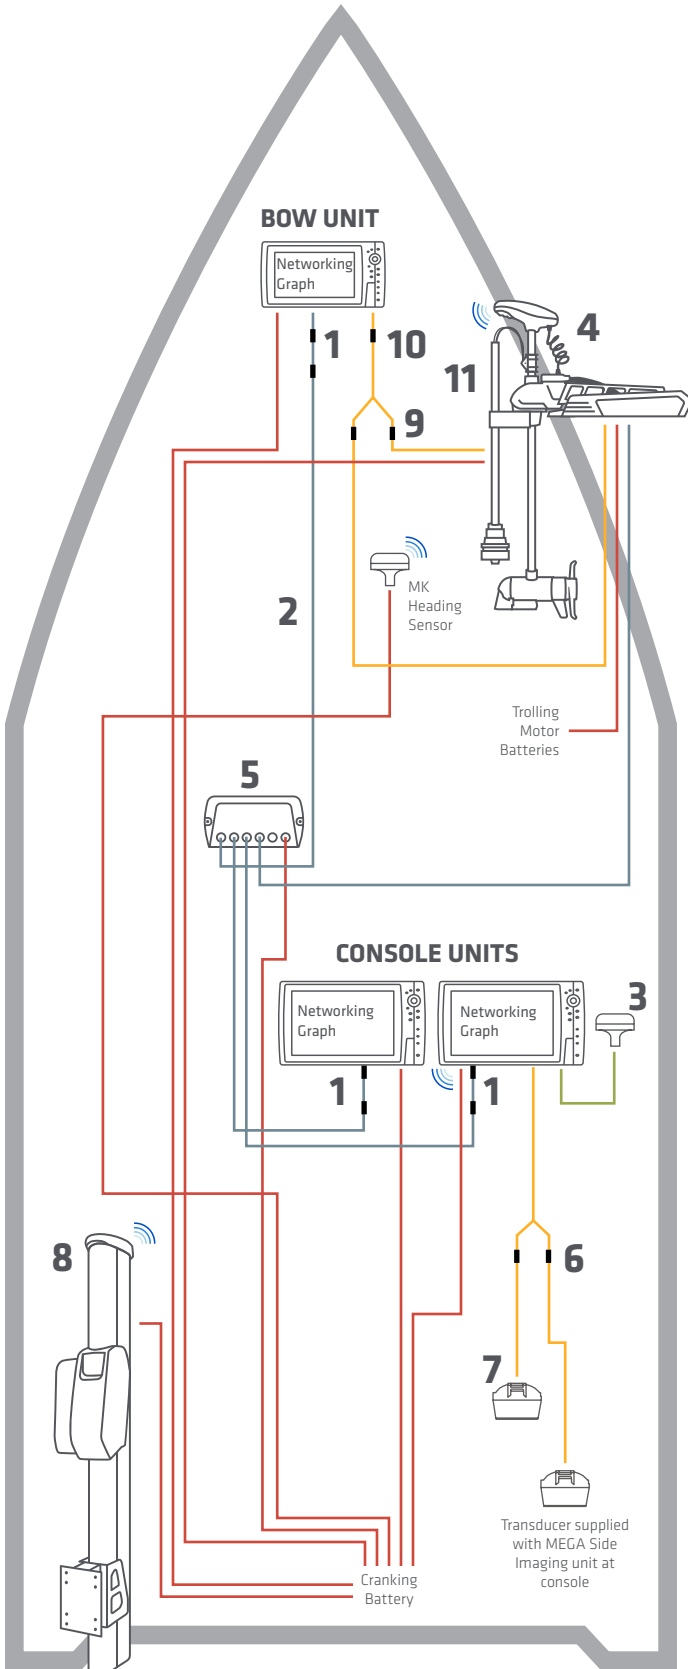

## INSTALLATION DIAGRAMS

**Minn Kota Trolling Motor with i-Pilot Link and Built-In MEGA Imaging, (1) Bow-Mounted Humminbird unit, MEGA 360 Imaging - Ultrex, (2) Console-Mounted Humminbird units, and Talon Shallow Water Anchor**

\* One (1) AS ECX 30E Ethernet Extension cable included with i-Pilot Link trolling motor

The accessories and part numbers listed are valid as of April 2020. Installations shown are for HELIX G3N and SOLIX G2 networking models and Minn Kota trolling motors with i-Pilot Link.