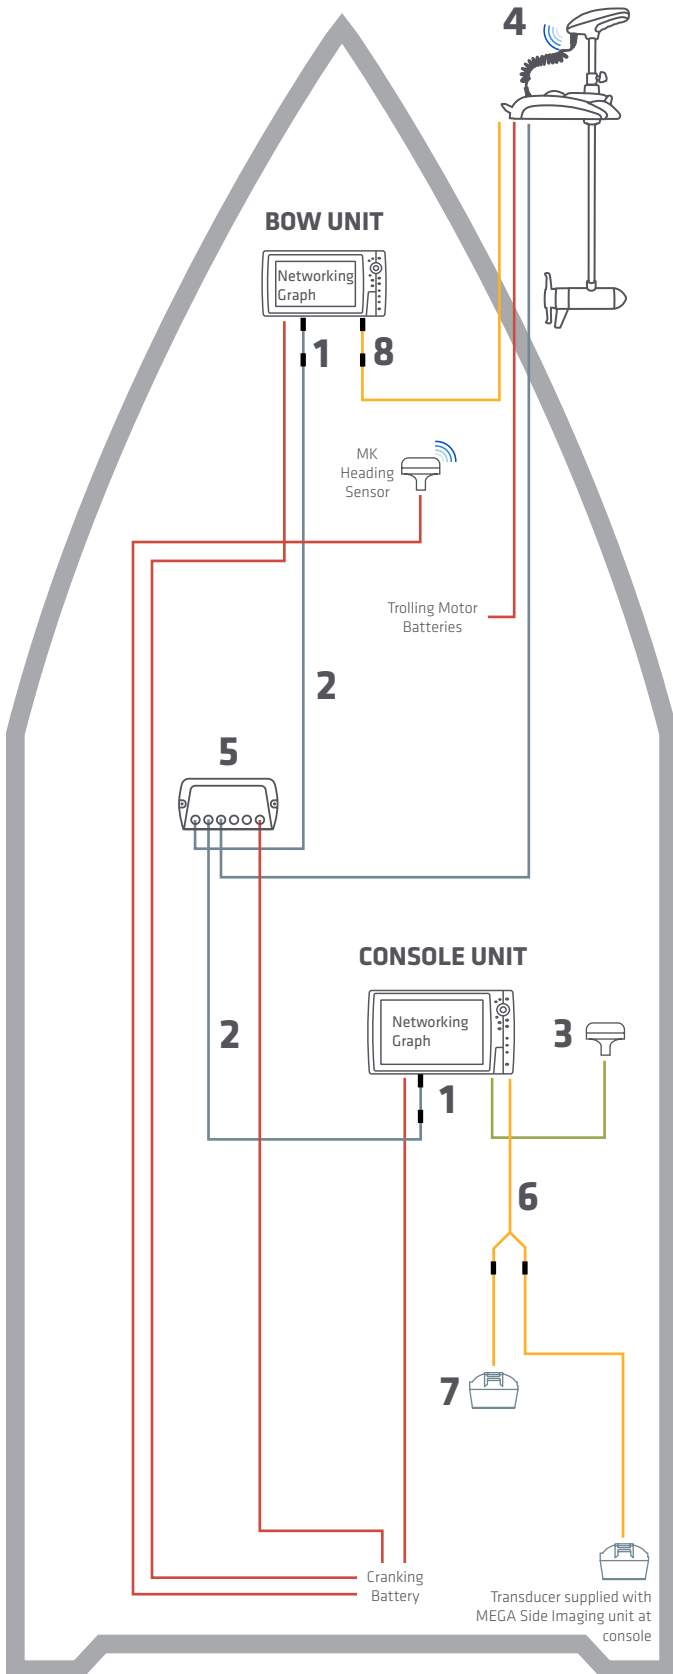

## INSTALLATION DIAGRAMS

**Minn Kota Trolling Motor with i-Pilot Link and Built-in MEGA Imaging, (1) bow-mounted Humminbird unit and (1) console mounted Humminbird unit**

### Compatible Accessories

	HELIX Series		SOLIX Series	
1	<b>Ethernet Adapter Cable (need 2)</b>		<b>Ethernet Adapter Cable</b>	
	720074-1	AS EC QDE	NA	
2	<b>Ethernet Cable (need 2)</b>		<b>Ethernet Cable (need 2)</b>	
	720073-6	AS EC 5E (5')	720073-6	AS EC 5E (5')
	720073-2	AS EC 10E (10')	720073-2	AS EC 10E (10')
	720073-5	AS EC 15E (15')	720073-5	AS EC 15E (15')
	720073-3	AS EC 20E (20')	720073-3	AS EC 20E (20')
	720073-4	AS EC 30E (30')	720073-4	AS EC 30E (30')
3	<b>GPS + Heading Sensor</b>		<b>GPS + Heading Sensor</b>	
	408400-1	AS GPS HS	408400-1	AS GPS HS
			720080-1	AS GPS NMEA
4	<b>Minn Kota Trolling Motor with i-Pilot Link and Built-In MEGA Imaging</b>		<b>Minn Kota Trolling Motor with i-Pilot Link and Built-In MEGA Imaging</b>	
5	<b>5-Port Ethernet Switch</b>		<b>5-Port Ethernet Switch</b>	
	408450-1	AS ETH 5PXG	408450-1	AS ETH 5PXG
6	<b>Transducer Splitter Cable</b>		<b>Transducer Splitter Cable</b>	
	720101-1	9 M SIDB Y	720103-1	14 M SIDB Y
7	<b>High Speed Transducer (fiberglass hull)</b>		<b>High Speed Transducer (fiberglass hull)</b>	
	710276-1	XP 9 HW T	710287-1	XP 14 HW T
	<b>High Speed Transducer (aluminum hull)</b>		<b>High Speed Transducer (aluminum hull)</b>	
	710274-1	XNT 9 HW T	710285-1	XNT 14 HW T
8	<b>Adapter Cable for Built-In MEGA Imaging</b>		<b>Adapter Cable for Built-In MEGA Imaging</b>	
	1852088	MKR-MI-1 (HELIX 8-12 G2N and newer)	NA	
	1852086	MKR-MDI-2 HB HELIX 7 G2N / G3N	NA	
		NMEA 0183		Ethernet
		12V DC Power		Transducer Cable
		Bluetooth® Signal		

\* One (1) AS ECX 30E Ethernet Extension cable included with i-Pilot Link trolling motor

The accessories and part numbers listed are valid as of April 2020. Installations shown are for HELIX G3N and SOLIX G2 networking models and Minn Kota trolling motors with i-Pilot Link.